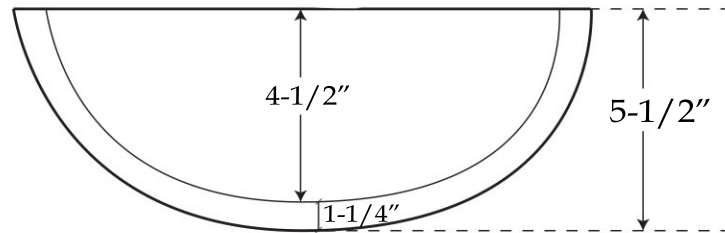

Vessel Sink  
by Randolph Morris

Item #: RMFA-002

TOP VIEW

FRONT VIEW

All products and specifications are subject to change without notice. Randolph Morris is not responsible for typographical and/or dimensional errors. Typographical errors are subject to correction.

Note: Rough-in dimensions may vary +/- 1/2" and are subject to change. No responsibility is assumed by Randolph Morris.