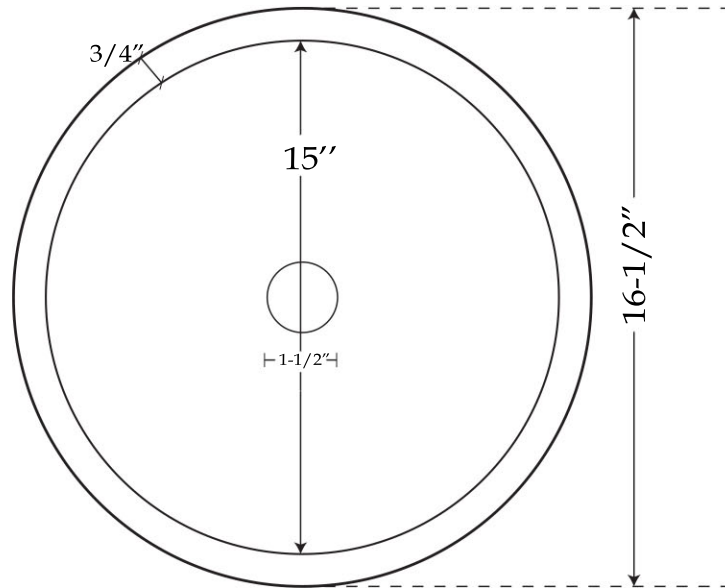

Vessel Sink  
by Randolph Morris

Item #: RMFA-002

TOP VIEW

FRONT VIEW

All products and specifications are subject to change without notice. Randolph Morris is not responsible for typographical and/or dimensional errors. Typographical errors are subject to correction.

Note: Rough-in dimensions may vary +/- 1/2" and are subject to change. No responsibility is assumed by Randolph Morris.