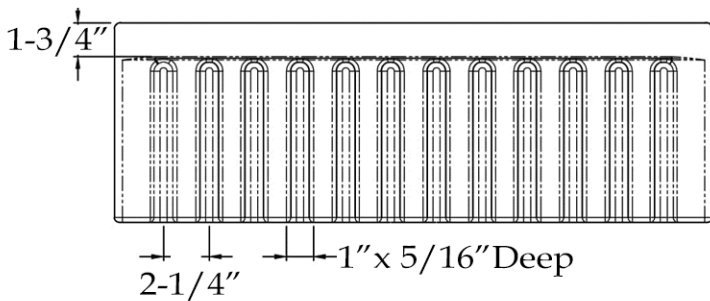

## Single Bowl Kitchen Sink by Randolph Morris

Item #: RMF30FLWH & RMF30WH

TOP VIEW

INTERIOR SIDE VIEW

FLUTED FRONT VIEW

FLAT FRONT VIEW

All products and specifications are subject to change without notice. Randolph Morris is not responsible for typographical and/or dimensional errors. Typographical errors are subject to correction.

Note: Rough-in dimensions may vary +/- 1/2" and are subject to change. No responsibility is assumed by Randolph Morris.