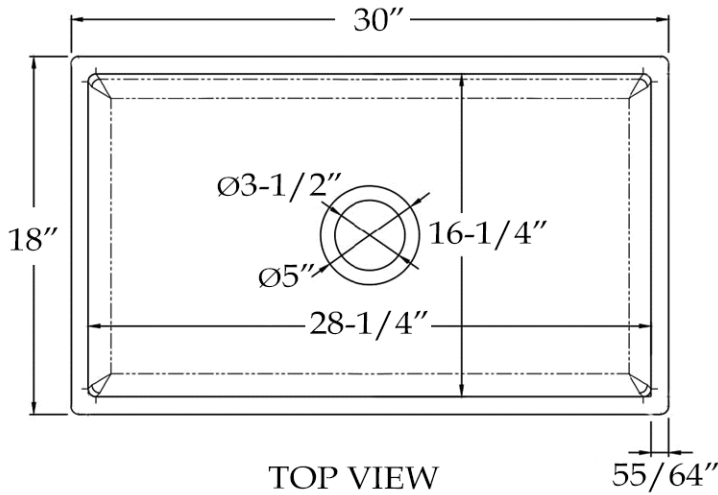

## Single Bowl Kitchen Sink by Randolph Morris

Item #: RMF30FLWH & RMF30WH

TOP VIEW

INTERIOR SIDE VIEW

FLUTED FRONT VIEW

FLAT FRONT VIEW

All products and specifications are subject to change without notice. Randolph Morris is not responsible for typographical and/or dimensional errors. Typographical errors are subject to correction.

Note: Rough-in dimensions may vary +/- 1/2" and are subject to change. No responsibility is assumed by Randolph Morris.