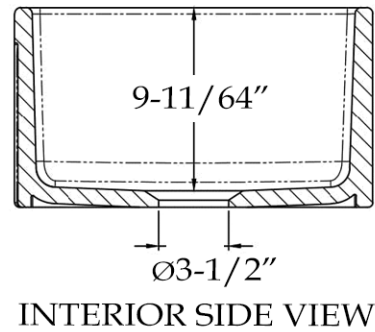

## Single Bowl Kitchen Sink by Randolph Morris

Item #: RMF30FLWH & RMF30WH

TOP VIEW

INTERIOR SIDE VIEW

FLUTED FRONT VIEW

FLAT FRONT VIEW

All products and specifications are subject to change without notice. Randolph Morris is not responsible for typographical and/or dimensional errors. Typographical errors are subject to correction.

Note: Rough-in dimensions may vary +/- 1/2" and are subject to change. No responsibility is assumed by Randolph Morris.