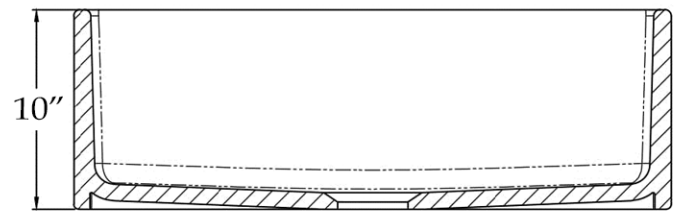

## Single Bowl Kitchen Sink by Randolph Morris

Item #: RMF30FLWH & RMF30WH

TOP VIEW

INTERIOR SIDE VIEW

FLUTED FRONT VIEW

FLAT FRONT VIEW

All products and specifications are subject to change without notice. Randolph Morris is not responsible for typographical and/or dimensional errors. Typographical errors are subject to correction.

Note: Rough-in dimensions may vary +/- 1/2" and are subject to change. No responsibility is assumed by Randolph Morris.