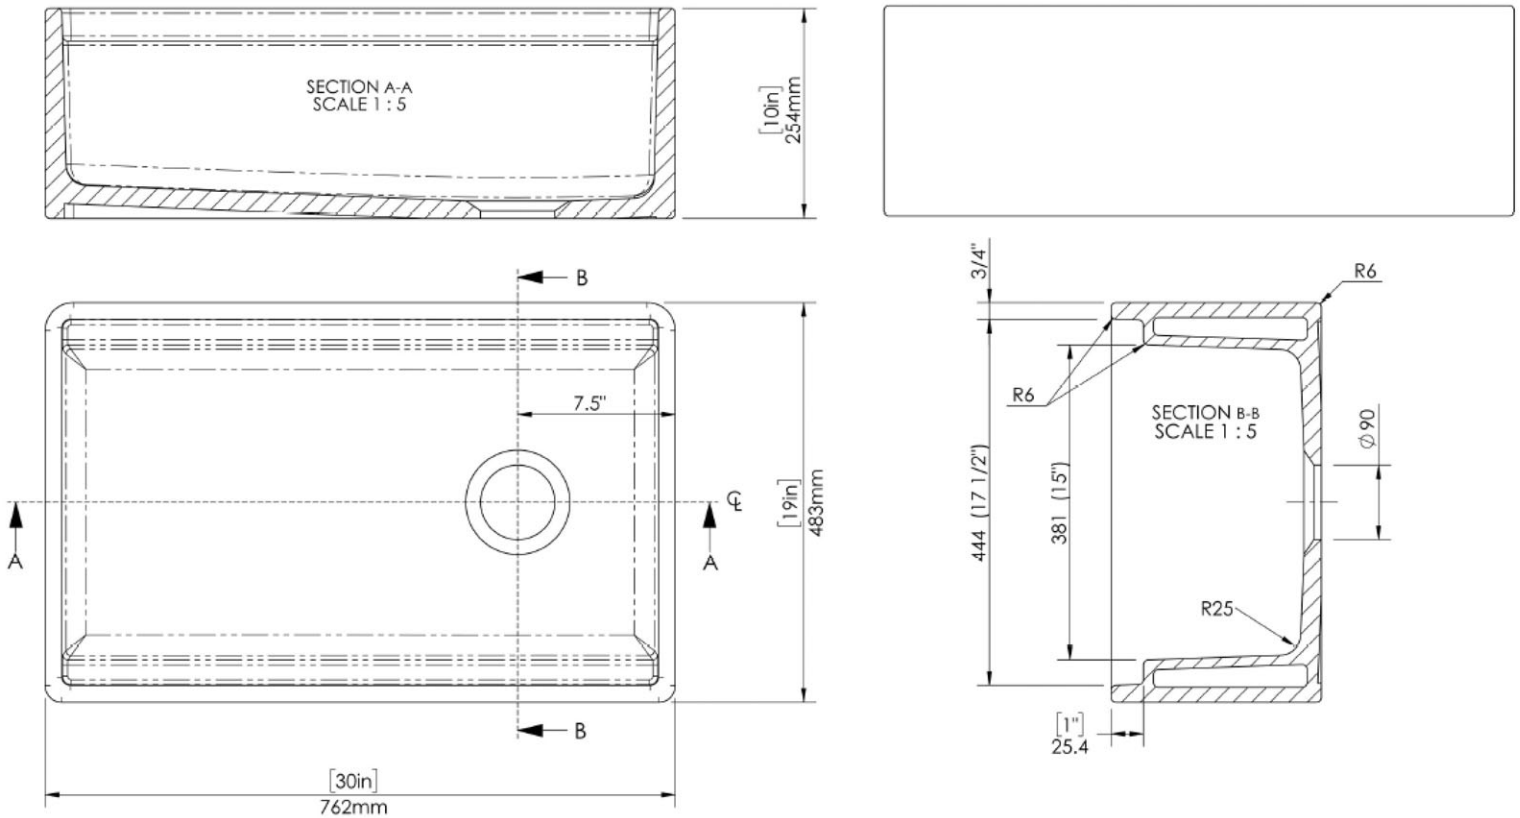

Single Bowl Kitchen Sinks by Randolph Morris

Item #: RMF30-SRIM

All products and specifications are subject to change without notice. Randolph Morris is not responsible for typographical and/or dimensional errors. Typographical errors are subject to correction.

Note: Rough-in dimensions may vary +/- 1/2" and are subject to change. No responsibility is assumed by Randolph Morris.