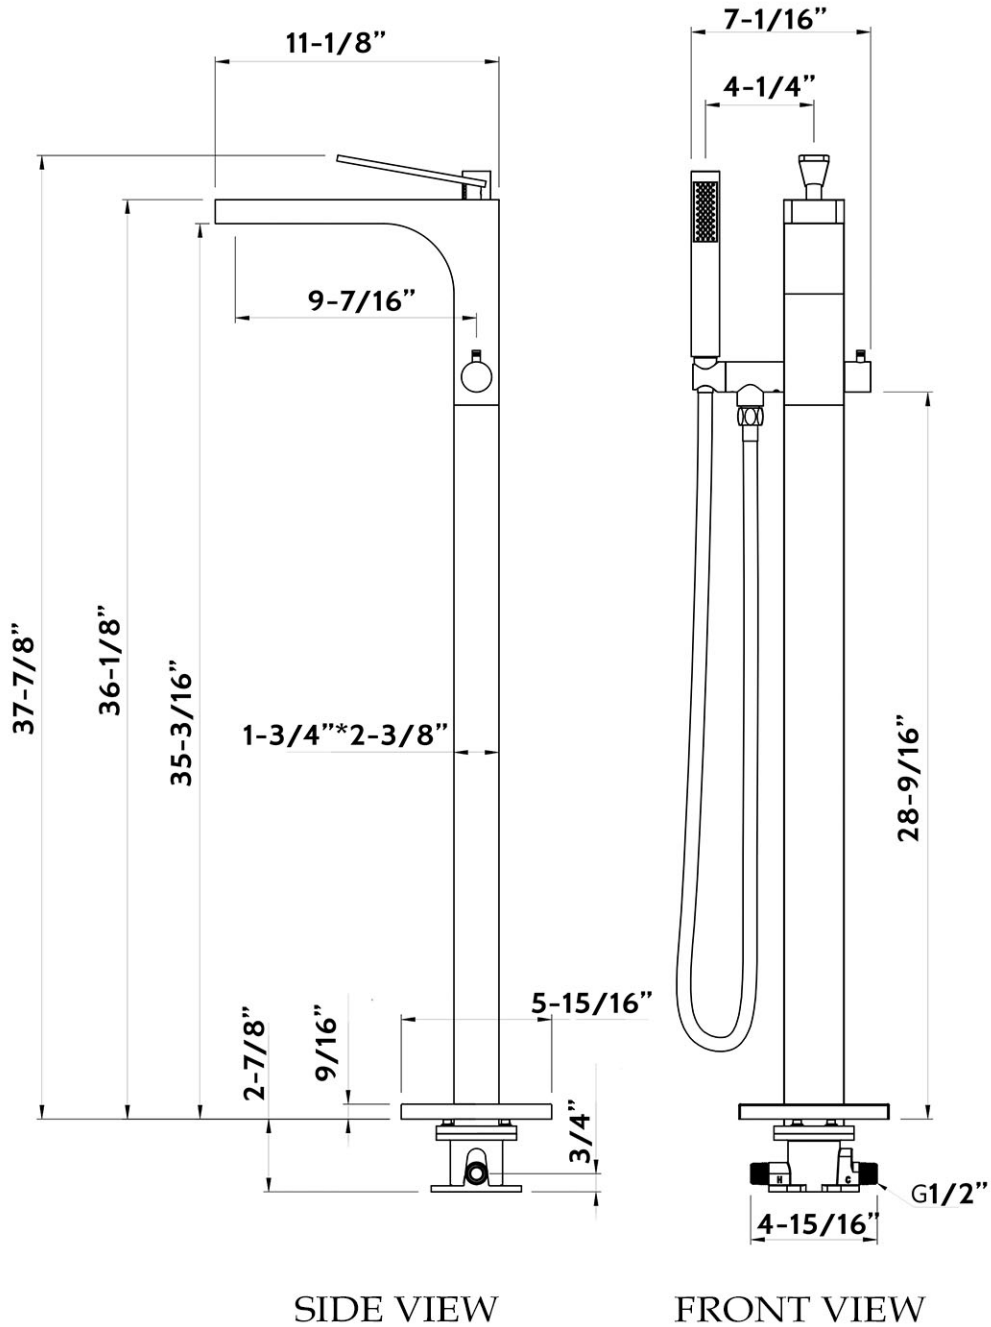

Freestanding Tub Faucet
by Randolph Morris

Item #: RMF2048

All products and specifications are subject to change without notice. Randolph Morris is not responsible for typographical and/or dimensional errors. Typographical errors are subject to correction.

Note: Rough-in dimensions may vary +/- 1/2" and are subject to change. No responsibility is assumed by Randolph Morris.