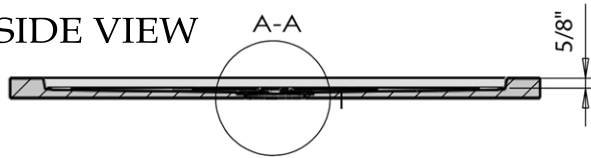

Resin Shower Base
by Randolph Morris

Item #: RMDY-T158M

SIDE VIEW

TOP VIEW

FRONT VIEW

All products and specifications are subject to change without notice. Randolph Morris is not responsible for typographical and/or dimensional errors. Typographical errors are subject to correction.

Note: Rough-in dimensions may vary +/- 1/2" and are subject to change. No responsibility is assumed by Randolph Morris.