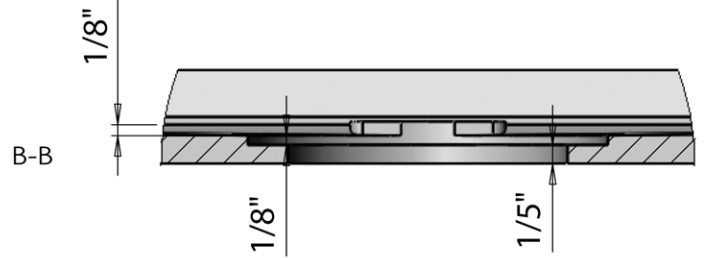

Resin Shower Base
by Randolph Morris

Item #: RMDY-T158M

SIDE VIEW

TOP VIEW

FRONT VIEW

All products and specifications are subject to change without notice. Randolph Morris is not responsible for typographical and/or dimensional errors. Typographical errors are subject to correction.

Note: Rough-in dimensions may vary +/- 1/2" and are subject to change. No responsibility is assumed by Randolph Morris.