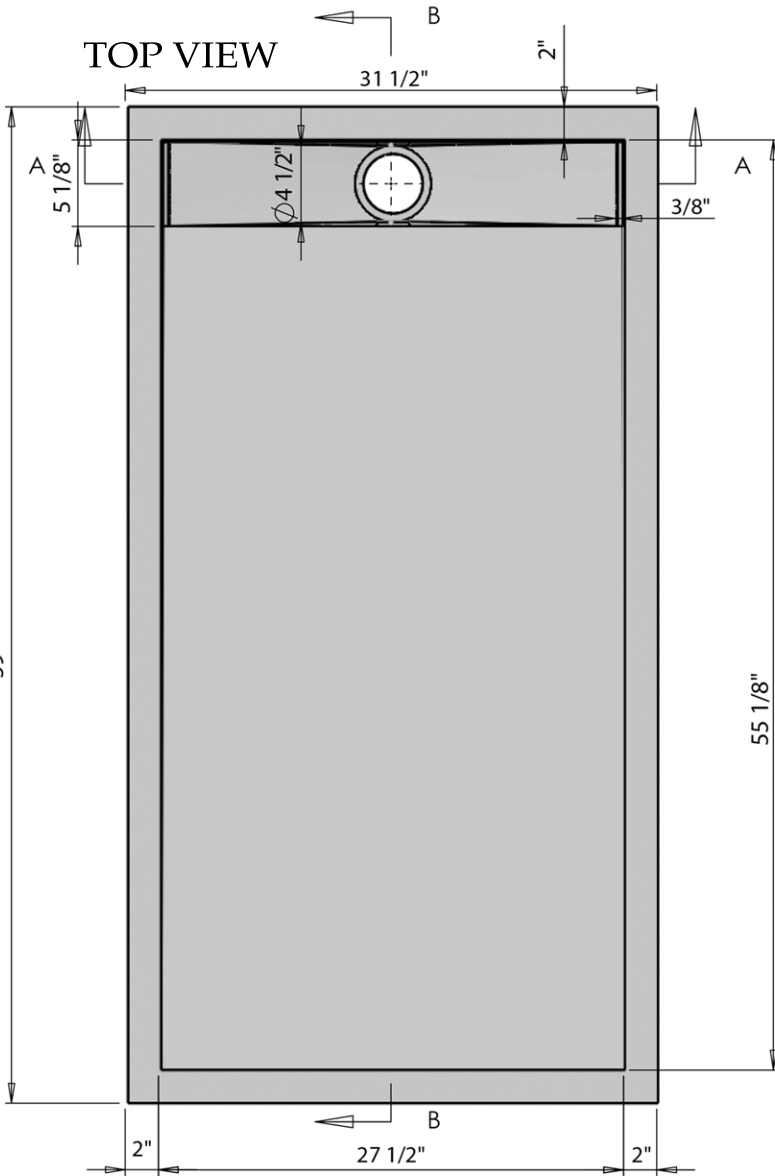

Resin Shower Base
by Randolph Morris

Item #: RMDY-T158M

SIDE VIEW

TOP VIEW

FRONT VIEW

All products and specifications are subject to change without notice. Randolph Morris is not responsible for typographical and/or dimensional errors. Typographical errors are subject to correction.

Note: Rough-in dimensions may vary +/- 1/2" and are subject to change. No responsibility is assumed by Randolph Morris.