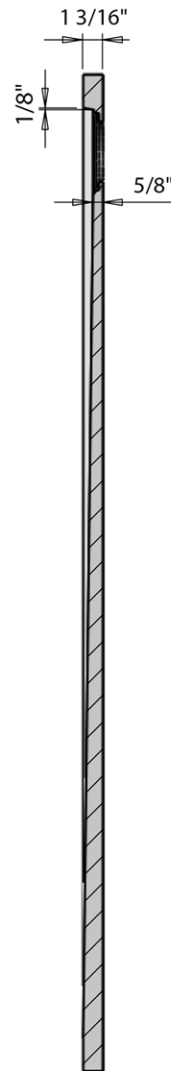

Resin Shower Base
by Randolph Morris

Item #: RMDY-T158M

SIDE VIEW

TOP VIEW

FRONT VIEW

All products and specifications are subject to change without notice. Randolph Morris is not responsible for typographical and/or dimensional errors. Typographical errors are subject to correction.

Note: Rough-in dimensions may vary +/- 1/2" and are subject to change. No responsibility is assumed by Randolph Morris.