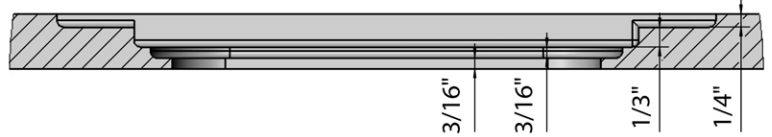

Resin Shower Base  
by Randolph Morris

Item #: RMDY-T158L

SIDE VIEW

DETALLE C

TOP VIEW

FRONT VIEW

All products and specifications are subject to change without notice. Randolph Morris is not responsible for typographical and/or dimensional errors. Typographical errors are subject to correction.

Note: Rough-in dimensions may vary +/- 1/2" and are subject to change. No responsibility is assumed by Randolph Morris.