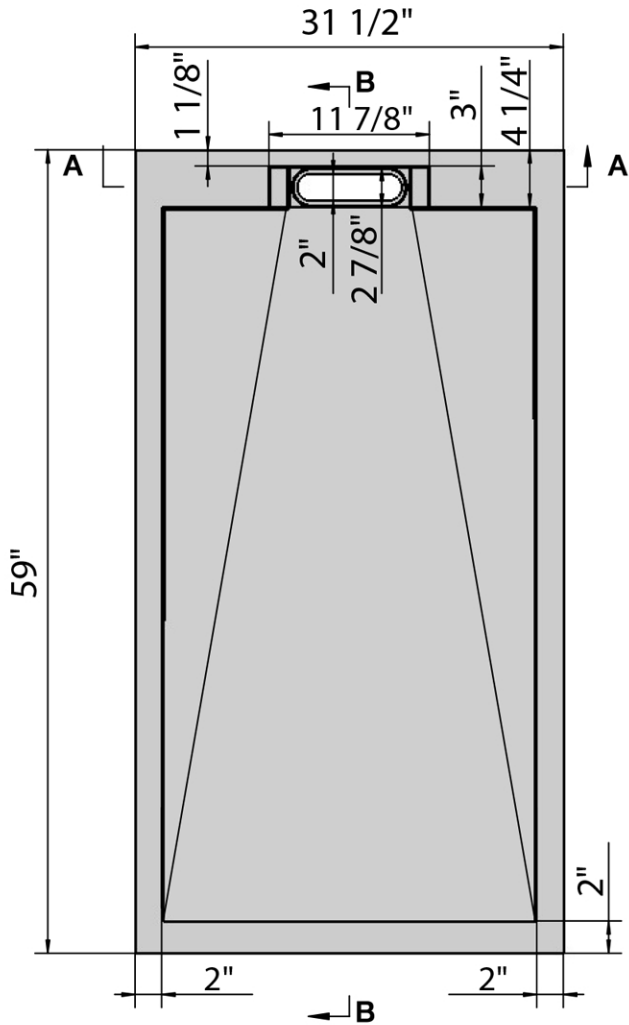

Resin Shower Base  
by Randolph Morris

Item #: RMDY-T158L

SIDE VIEW

DETALLE C

TOP VIEW

FRONT VIEW

All products and specifications are subject to change without notice. Randolph Morris is not responsible for typographical and/or dimensional errors. Typographical errors are subject to correction.

Note: Rough-in dimensions may vary +/- 1/2" and are subject to change. No responsibility is assumed by Randolph Morris.