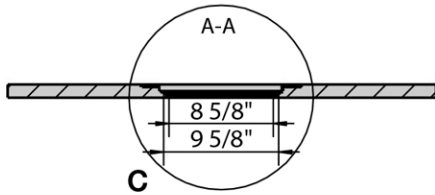

Resin Shower Base  
by Randolph Morris

Item #: RMDY-T158L

SIDE VIEW

DETALLE C

TOP VIEW

FRONT VIEW

All products and specifications are subject to change without notice. Randolph Morris is not responsible for typographical and/or dimensional errors. Typographical errors are subject to correction.

Note: Rough-in dimensions may vary +/- 1/2" and are subject to change. No responsibility is assumed by Randolph Morris.