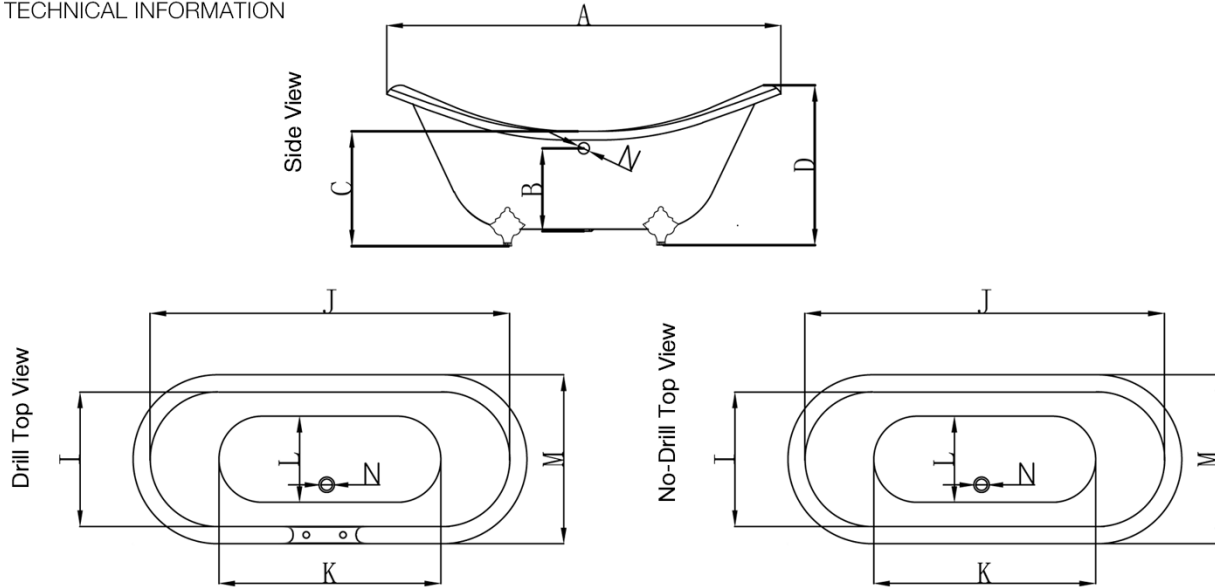

Double Slipper Clawfoot Tub by Randolph Morris

Cast Iron

Item #: RM61DS7LP, RM61DS0LP, RM72DS7LP & RM72DS0LP

TECHNICAL INFORMATION

DIMENSIONS (INCHES)

	A	B	C	D	E	F	G	H	I	J	K	L	M	N	
61	61	14 ¹ / ₂	24 ² / ₅	29 ¹ / ₂	-	-	-	-	-	23 ⁴ / ₅	55 ¹ / ₂	35 ² / ₅	16 ¹ / ₃	30	2
72	72	14 ¹ / ₂	24 ² / ₅	30 ² / ₃	-	-	-	-	-	23 ⁴ / ₅	65 ² / ₅	43 ¹ / ₃	16 ¹ / ₅	30 ¹ / ₅	2

	61	72
EMPTY (LB)	342	359
FILLED (LB)	783	857
CAPACITY (GAL)	50	55
WATER DEPTH (IN)	15	15

Approximate Measurements

All products and specifications are subject to change without notice. Randolph Morris is not responsible for typographical and/or dimensional errors. Typographical errors are subject to correction.

Note: Rough-in dimensions may vary +/- 1/2" and are subject to change. No responsibility is assumed by Randolph Morris.