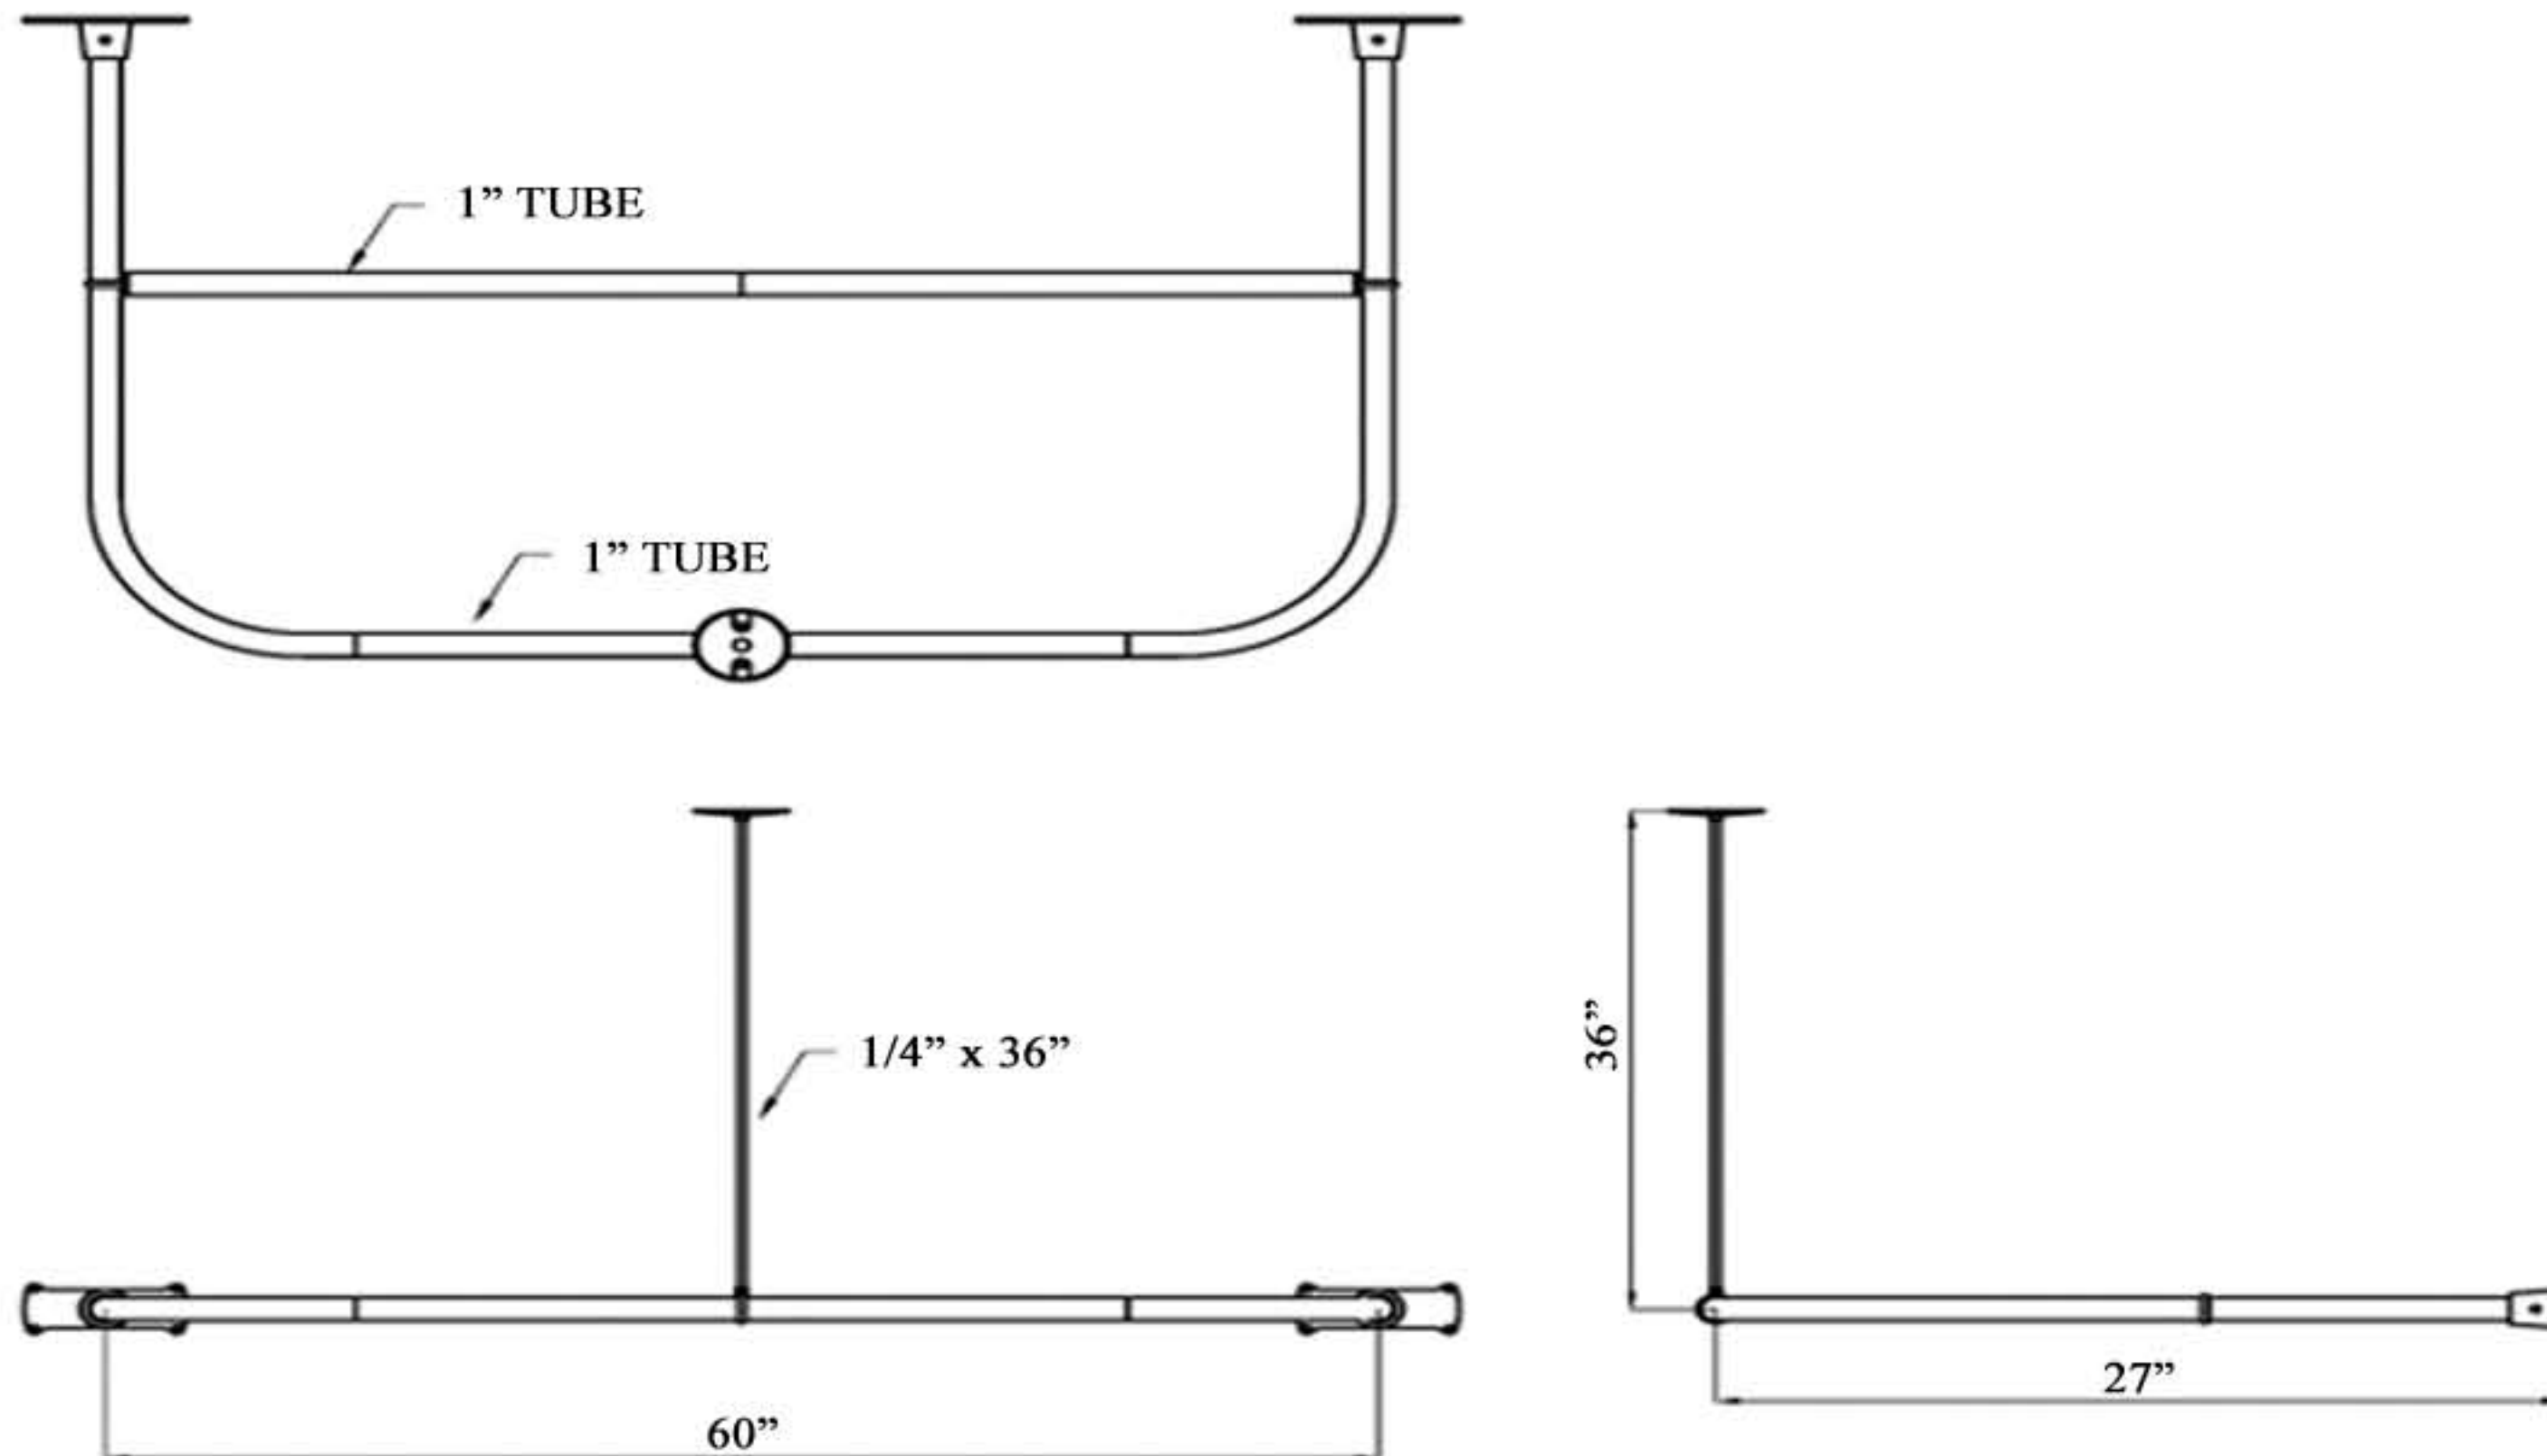

D-Ring Shower Curtain Rod

by Randolph Morris

Item #: RMD500

Unpack and check all the parts, and read the instructions

All products and specifications are subject to change without notice. Randolph Morris is not responsible for typographical and/or dimensional errors. Typographical errors are subject to correction.

Note: Rough-in dimensions may vary +/- 1/2" and are subject to change. No responsibility is assumed by Randolph Morris.