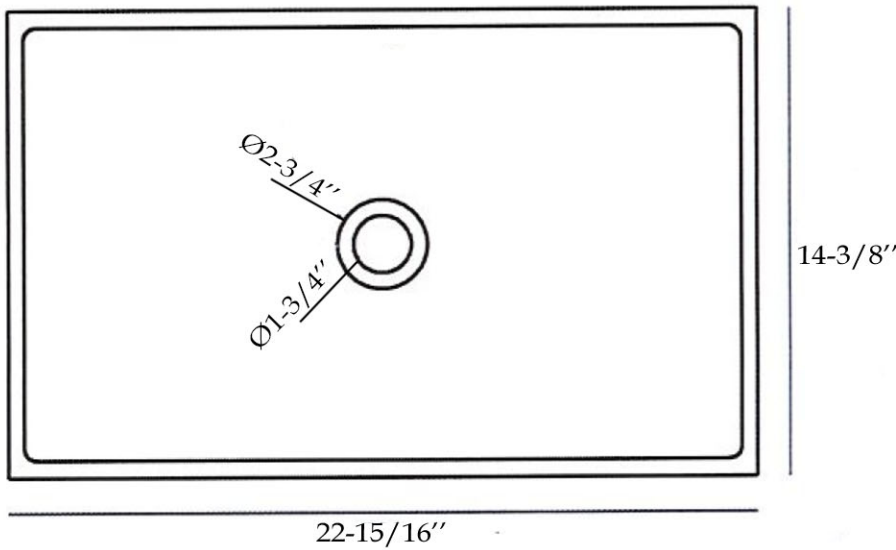

## Vessel Sink by Randolph Morris

Item #: RMCZZ8

All products and specifications are subject to change without notice. Randolph Morris is not responsible for typographical and/or dimensional errors. Typographical errors are subject to correction.

Note: Rough-in dimensions may vary +/- 1/2" and are subject to change. No responsibility is assumed by Randolph Morris.