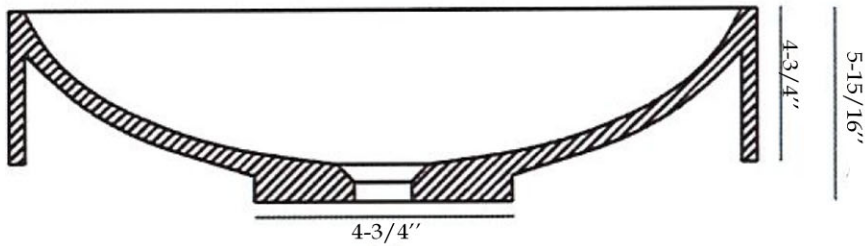

## Vessel Sink by Randolph Morris

Item #: RMCZZ8

All products and specifications are subject to change without notice. Randolph Morris is not responsible for typographical and/or dimensional errors. Typographical errors are subject to correction.

Note: Rough-in dimensions may vary +/- 1/2" and are subject to change. No responsibility is assumed by Randolph Morris.