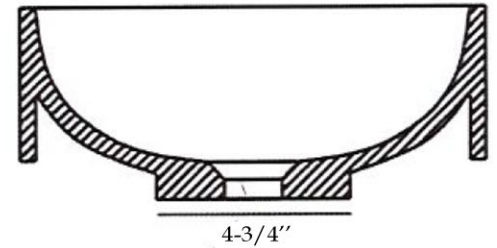

## Vessel Sink by Randolph Morris

Item #: RMCZZ8

All products and specifications are subject to change without notice. Randolph Morris is not responsible for typographical and/or dimensional errors. Typographical errors are subject to correction.

Note: Rough-in dimensions may vary +/- 1/2" and are subject to change. No responsibility is assumed by Randolph Morris.