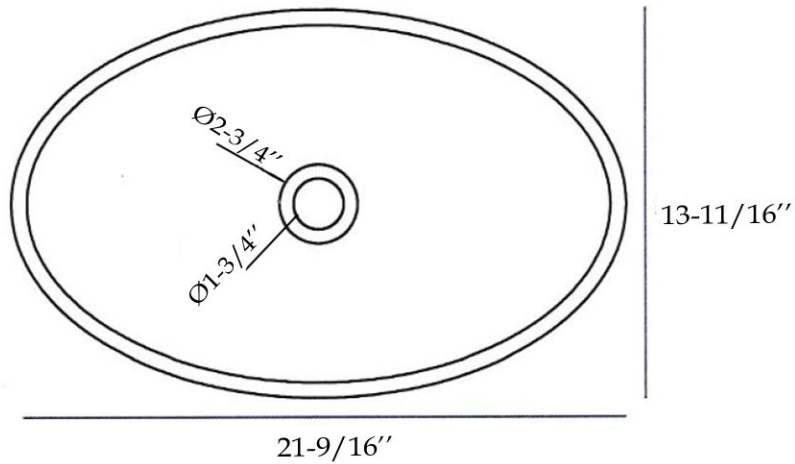

Vessel Sink  
by Randolph Morris

Item #: RMCZZ4

All products and specifications are subject to change without notice. Randolph Morris is not responsible for typographical and/or dimensional errors. Typographical errors are subject to correction.

Note: Rough-in dimensions may vary  $\pm 1/2''$  and are subject to change. No responsibility is assumed by Randolph Morris.