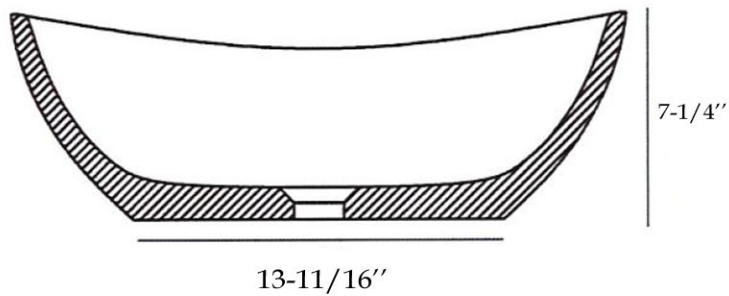

Vessel Sink  
by Randolph Morris

Item #: RMCZZ4

All products and specifications are subject to change without notice. Randolph Morris is not responsible for typographical and/or dimensional errors. Typographical errors are subject to correction.

Note: Rough-in dimensions may vary  $\pm 1/2''$  and are subject to change. No responsibility is assumed by Randolph Morris.