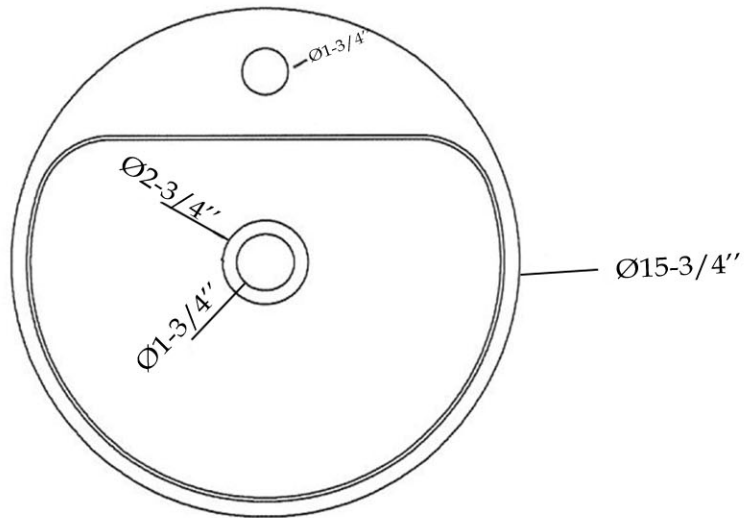

Vessel Sink
by Randolph Morris

Item #: RMCZZ44

All products and specifications are subject to change without notice. Randolph Morris is not responsible for typographical and/or dimensional errors. Typographical errors are subject to correction.

Note: Rough-in dimensions may vary +/- 1/2" and are subject to change. No responsibility is assumed by Randolph Morris.