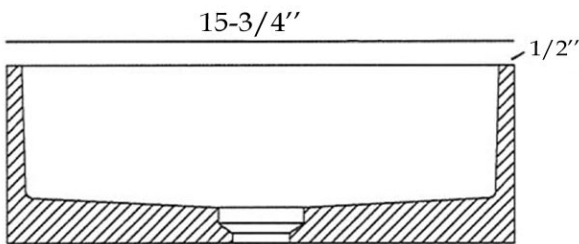

Vessel Sink
by Randolph Morris

Item #: RMCZZ44

All products and specifications are subject to change without notice. Randolph Morris is not responsible for typographical and/or dimensional errors. Typographical errors are subject to correction.

Note: Rough-in dimensions may vary +/- 1/2" and are subject to change. No responsibility is assumed by Randolph Morris.