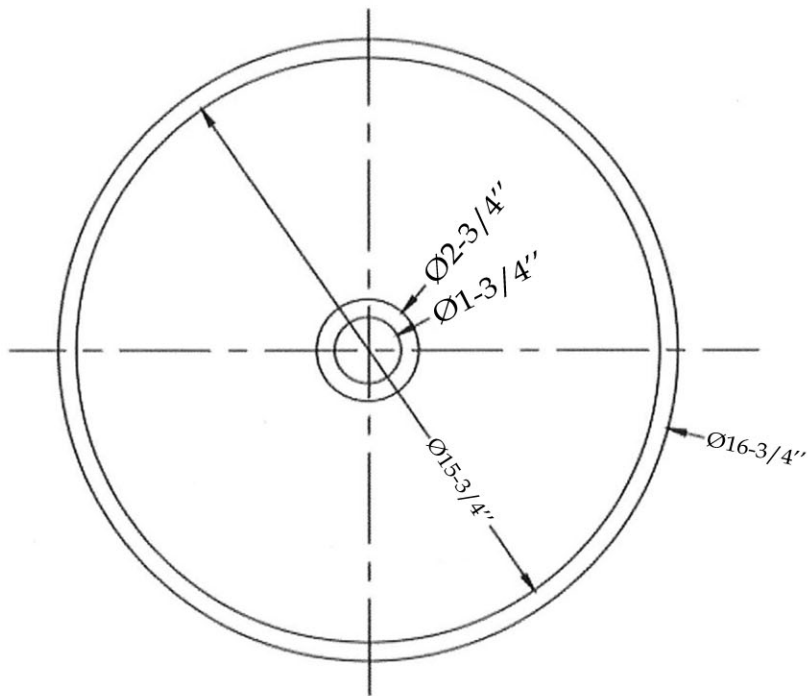

Vessel Sink
by Randolph Morris

Item #: RMCZZ3

All products and specifications are subject to change without notice. Randolph Morris is not responsible for typographical and/or dimensional errors. Typographical errors are subject to correction.

Note: Rough-in dimensions may vary +/- 1/2" and are subject to change. No responsibility is assumed by Randolph Morris.