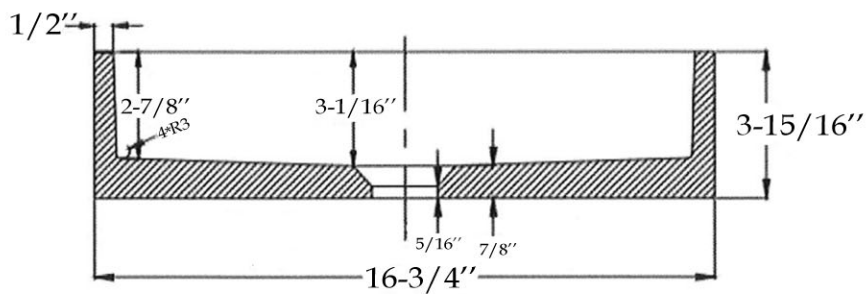

Vessel Sink
by Randolph Morris

Item #: RMCZZ3

All products and specifications are subject to change without notice. Randolph Morris is not responsible for typographical and/or dimensional errors. Typographical errors are subject to correction.

Note: Rough-in dimensions may vary +/- 1/2" and are subject to change. No responsibility is assumed by Randolph Morris.