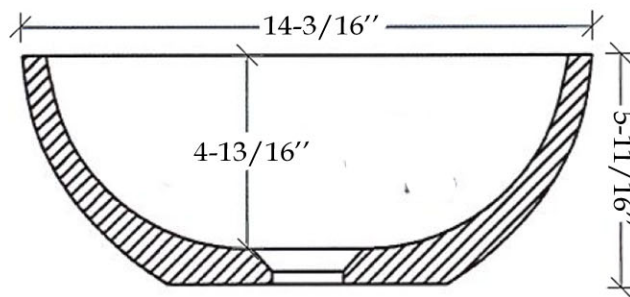

Vessel Sink by Randolph Morris

Item #: RMCZZ37

All products and specifications are subject to change without notice. Randolph Morris is not responsible for typographical and/or dimensional errors. Typographical errors are subject to correction.

Note: Rough-in dimensions may vary +/- 1/2" and are subject to change. No responsibility is assumed by Randolph Morris.