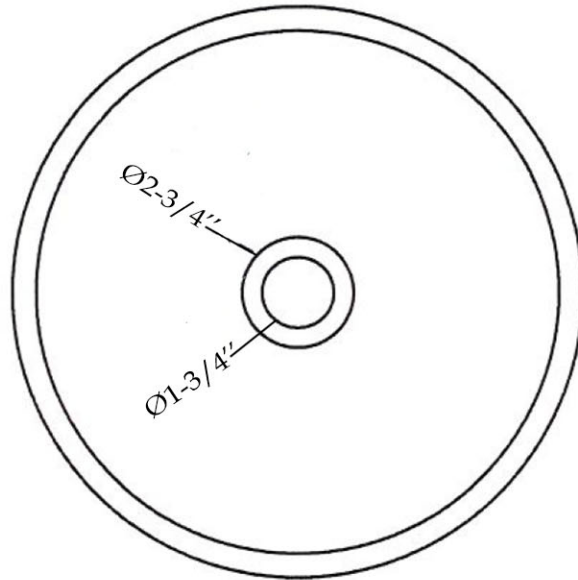

Vessel Sink by Randolph Morris

Item #: RMCZZ37

All products and specifications are subject to change without notice. Randolph Morris is not responsible for typographical and/or dimensional errors. Typographical errors are subject to correction.

Note: Rough-in dimensions may vary +/- 1/2" and are subject to change. No responsibility is assumed by Randolph Morris.