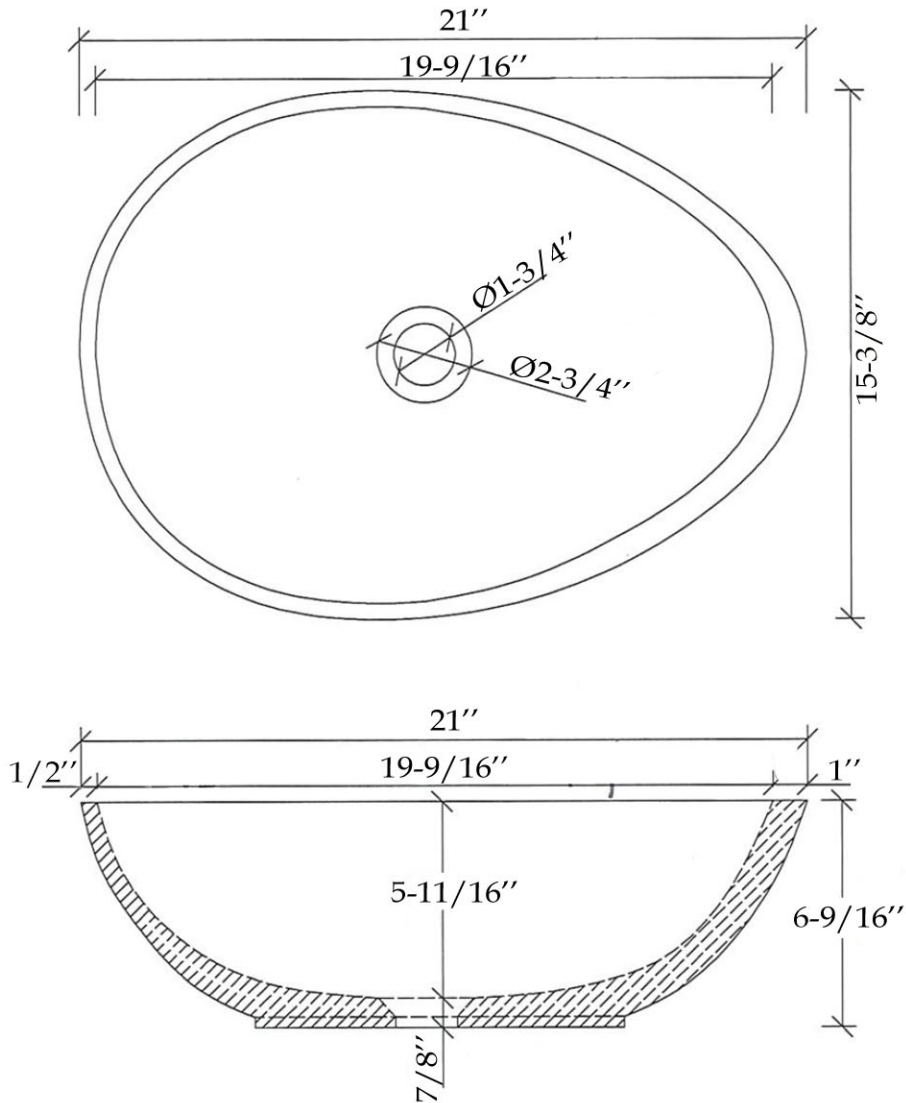

Vessel Sink
by Randolph Morris

Item #: RMCZZ33

All products and specifications are subject to change without notice. Randolph Morris is not responsible for typographical and/or dimensional errors. Typographical errors are subject to correction.

Note: Rough-in dimensions may vary +/- 1/2" and are subject to change. No responsibility is assumed by Randolph Morris.