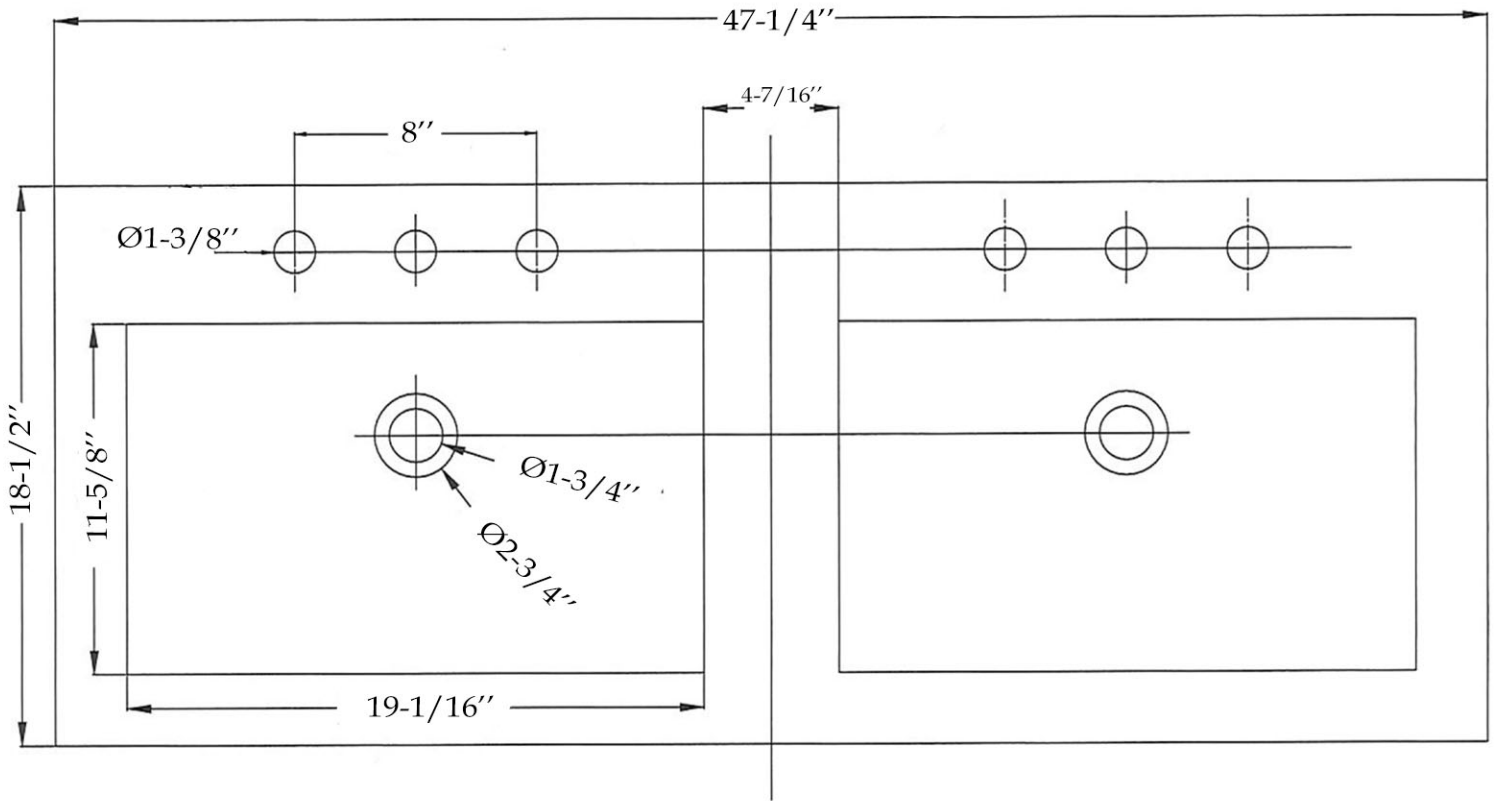

Vessel Sink by Randolph Morris

Item #: RMCZZ30-8

All products and specifications are subject to change without notice. Randolph Morris is not responsible for typographical and/or dimensional errors. Typographical errors are subject to correction.

Note: Rough-in dimensions may vary +/- 1/2" and are subject to change. No responsibility is assumed by Randolph Morris.