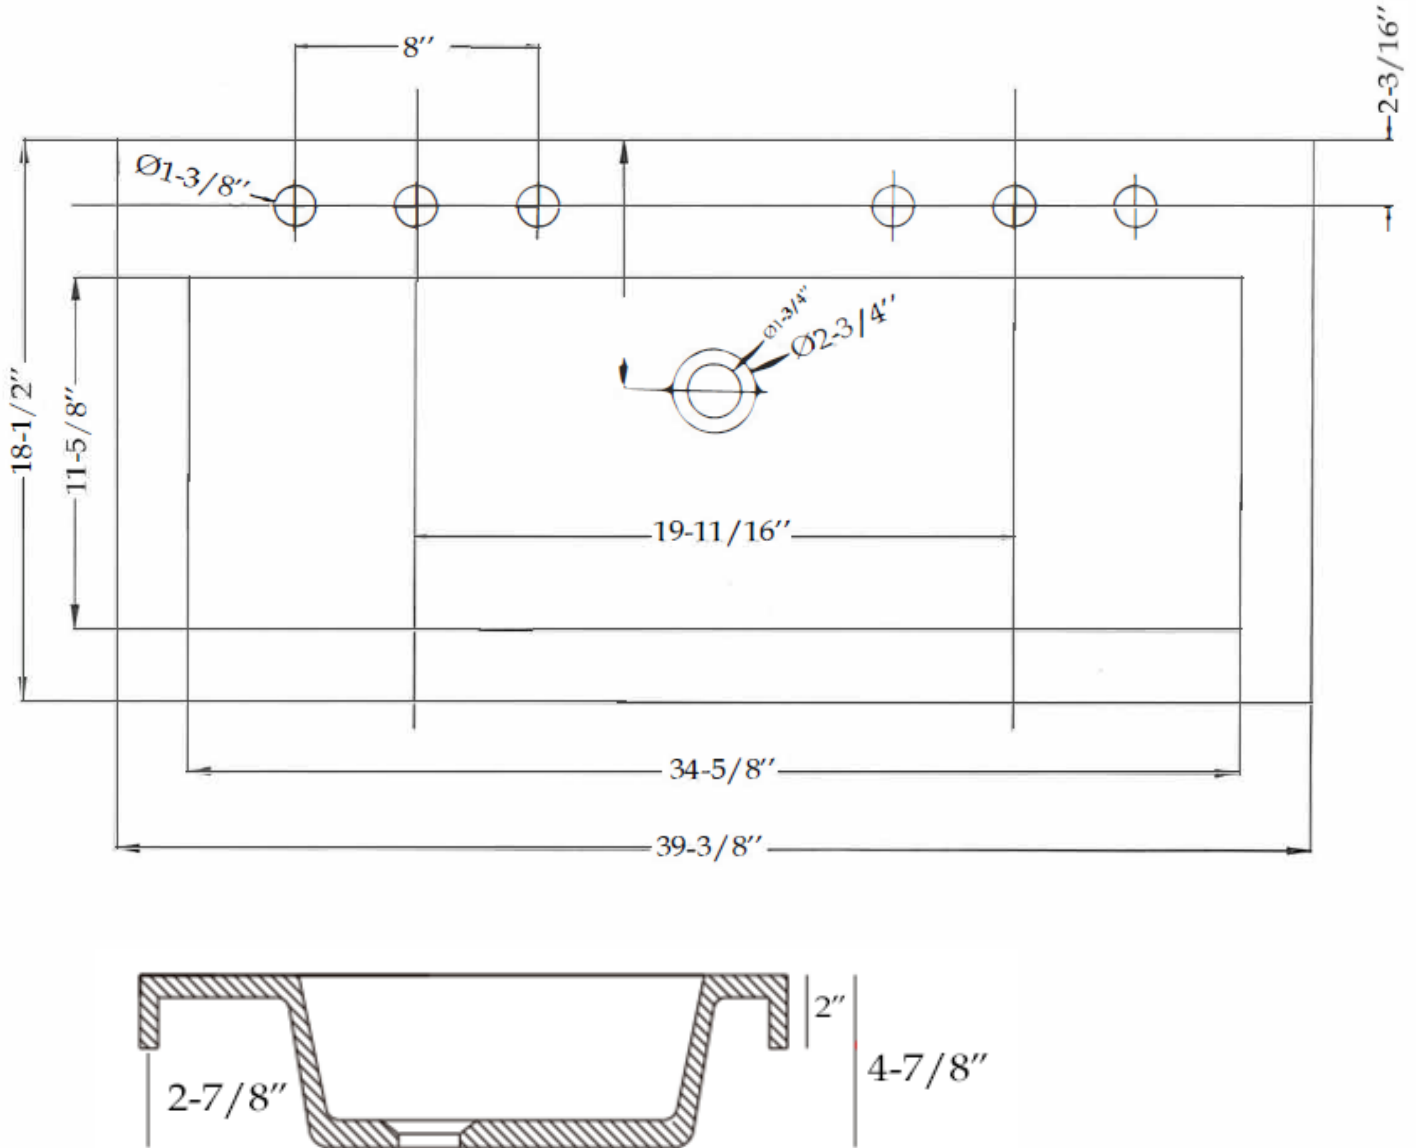

Vessel Sink by Randolph Morris

Item #: RMCZZ28

All products and specifications are subject to change without notice. Randolph Morris is not responsible for typographical and/or dimensional errors. Typographical errors are subject to correction.

Note: Rough-in dimensions may vary +/- 1/2" and are subject to change. No responsibility is assumed by Randolph Morris.