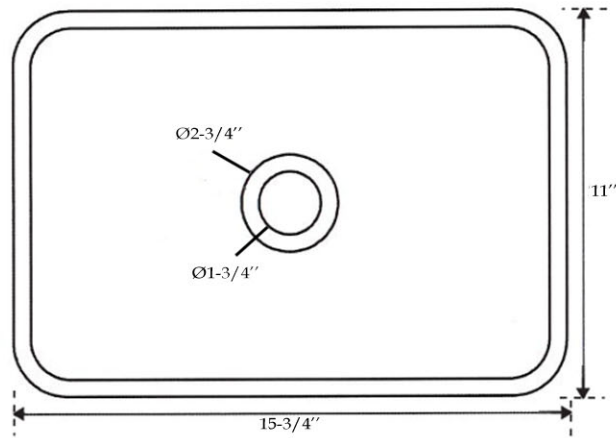

Vessel Sink  
by Randolph Morris

Item #: RMCZZ12

All products and specifications are subject to change without notice. Randolph Morris is not responsible for typographical and/or dimensional errors. Typographical errors are subject to correction.

Note: Rough-in dimensions may vary  $\pm 1/2\text{'}$  and are subject to change. No responsibility is assumed by Randolph Morris.