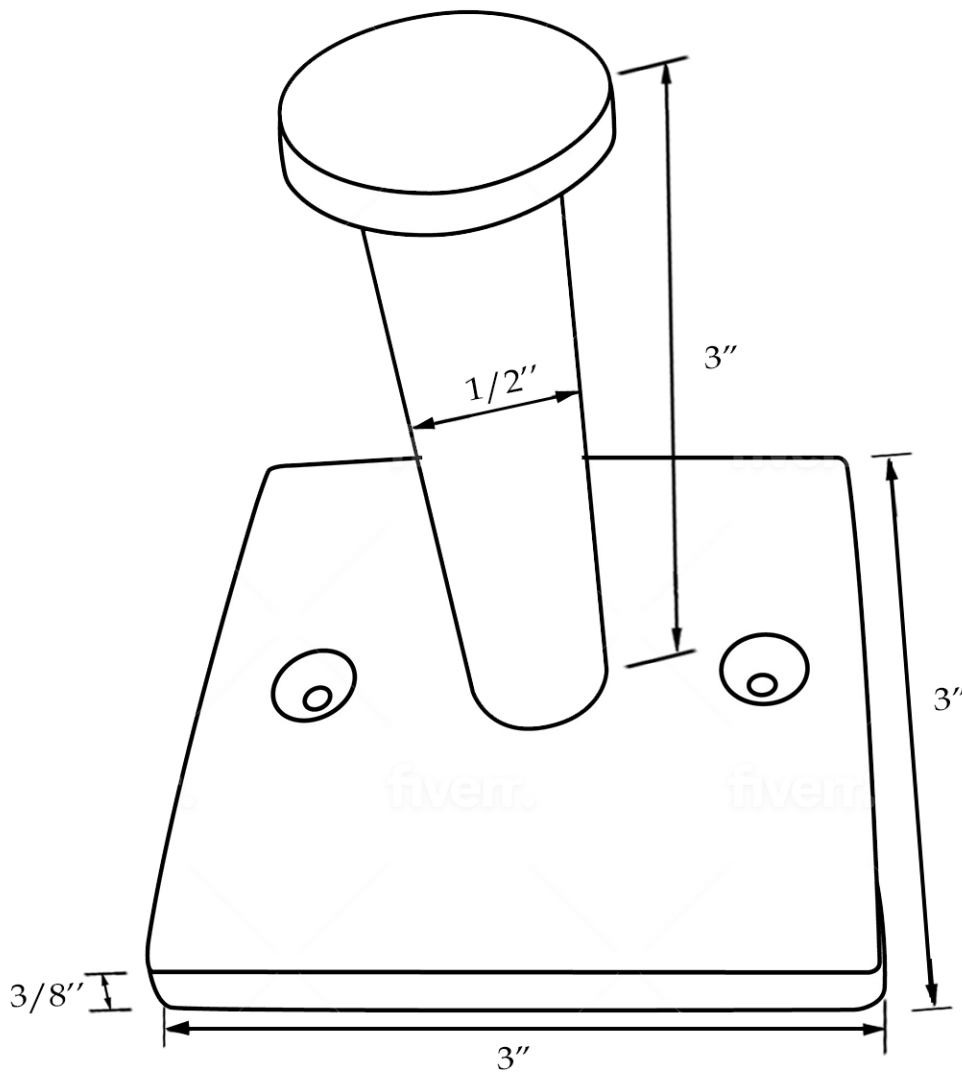

Robe Hook
by Randolph Morris

Item #: RMCHOOK

All products and specifications are subject to change without notice. Randolph Morris is not responsible for typographical and/or dimensional errors. Typographical errors are subject to correction.

Note: Rough-in dimensions may vary +/- 1/2" and are subject to change. No responsibility is assumed by Randolph Morris.