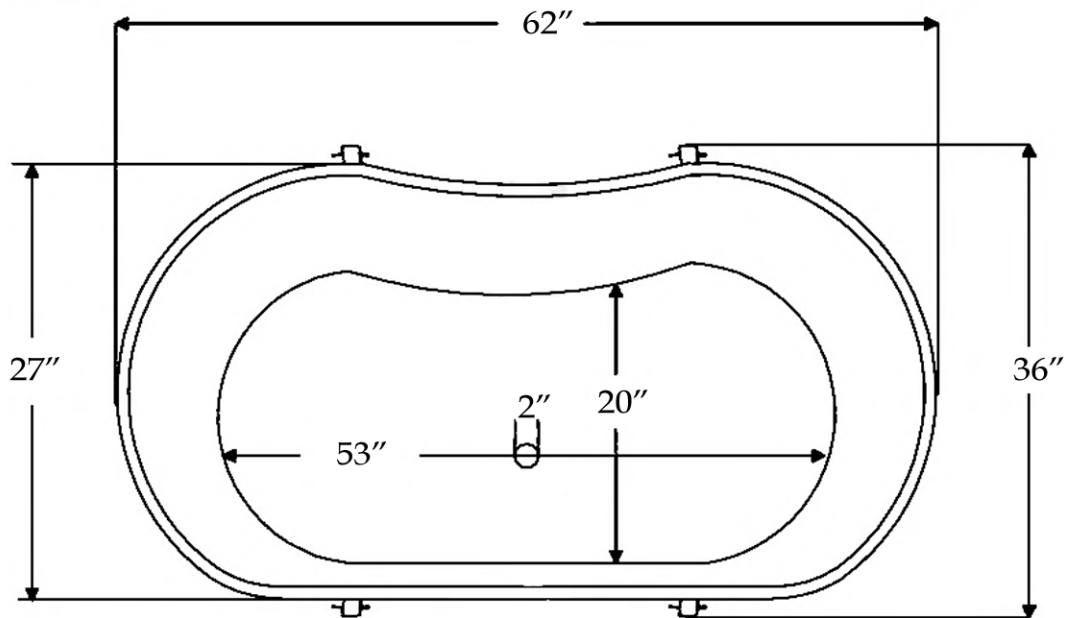

### Copper Double Slipper Freestanding Tub by Randolph Morris

Item #: RMC7

All products and specifications are subject to change without notice. Randolph Morris is not responsible for typographical and/or dimensional errors. Typographical errors are subject to correction.

Note: Rough-in dimensions may vary +/- 1/2" and are subject to change. No responsibility is assumed by Randolph Morris.