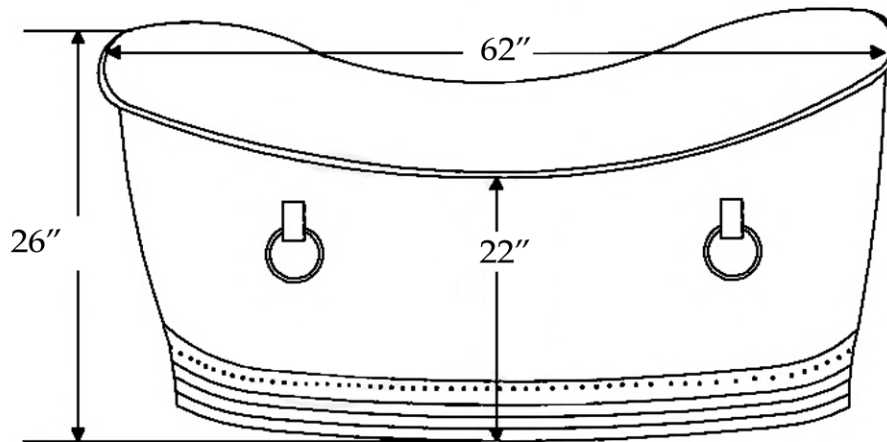

### Copper Double Slipper Freestanding Tub by Randolph Morris

Item #: RMC7

All products and specifications are subject to change without notice. Randolph Morris is not responsible for typographical and/or dimensional errors. Typographical errors are subject to correction.

Note: Rough-in dimensions may vary +/- 1/2" and are subject to change. No responsibility is assumed by Randolph Morris.