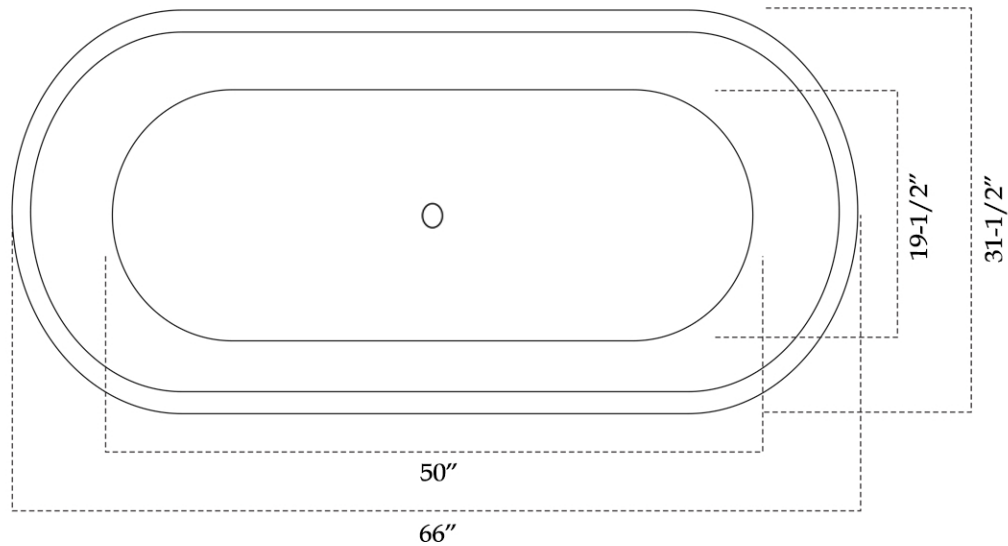

## Copper Freestanding Double Ended Bathtub by Randolph Morris

Item #: RMC5

All products and specifications are subject to change without notice. Randolph Morris is not responsible for typographical and/or dimensional errors. Typographical errors are subject to correction.

Note: Rough-in dimensions may vary +/- 1/2" and are subject to change. No responsibility is assumed by Randolph Morris.