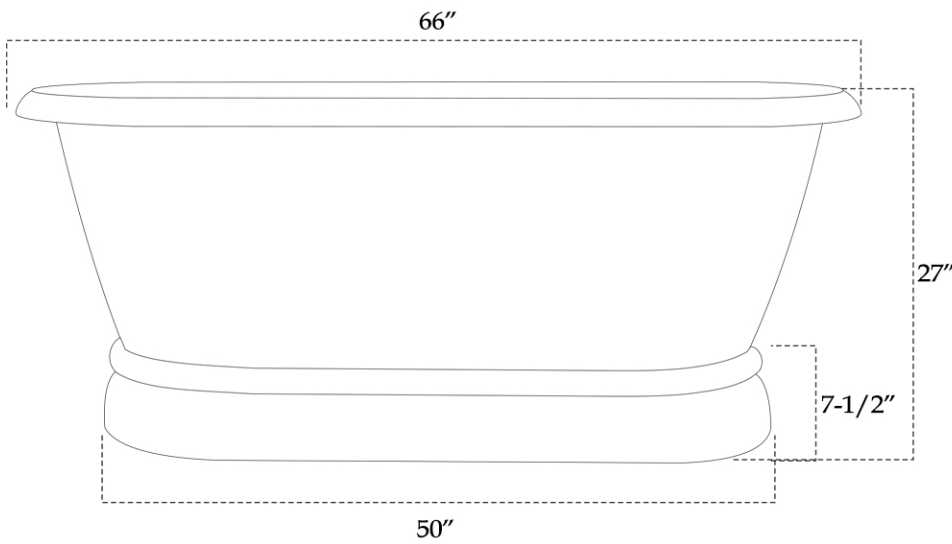

## Copper Freestanding Double Ended Bathtub by Randolph Morris

Item #: RMC5

All products and specifications are subject to change without notice. Randolph Morris is not responsible for typographical and/or dimensional errors. Typographical errors are subject to correction.

Note: Rough-in dimensions may vary +/- 1/2" and are subject to change. No responsibility is assumed by Randolph Morris.