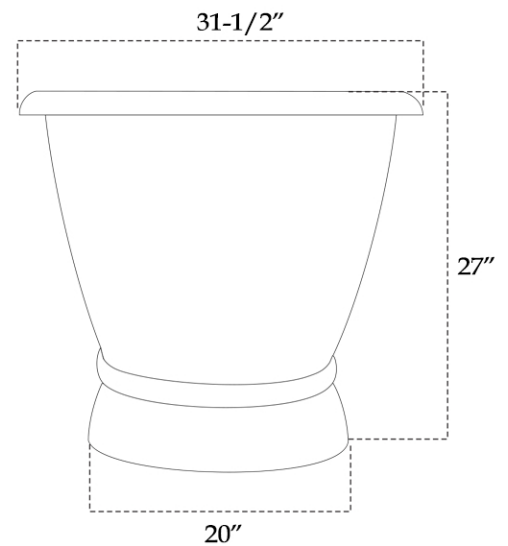

## Copper Freestanding Double Ended Bathtub by Randolph Morris

Item #: RMC5

All products and specifications are subject to change without notice. Randolph Morris is not responsible for typographical and/or dimensional errors. Typographical errors are subject to correction.

Note: Rough-in dimensions may vary +/- 1/2" and are subject to change. No responsibility is assumed by Randolph Morris.