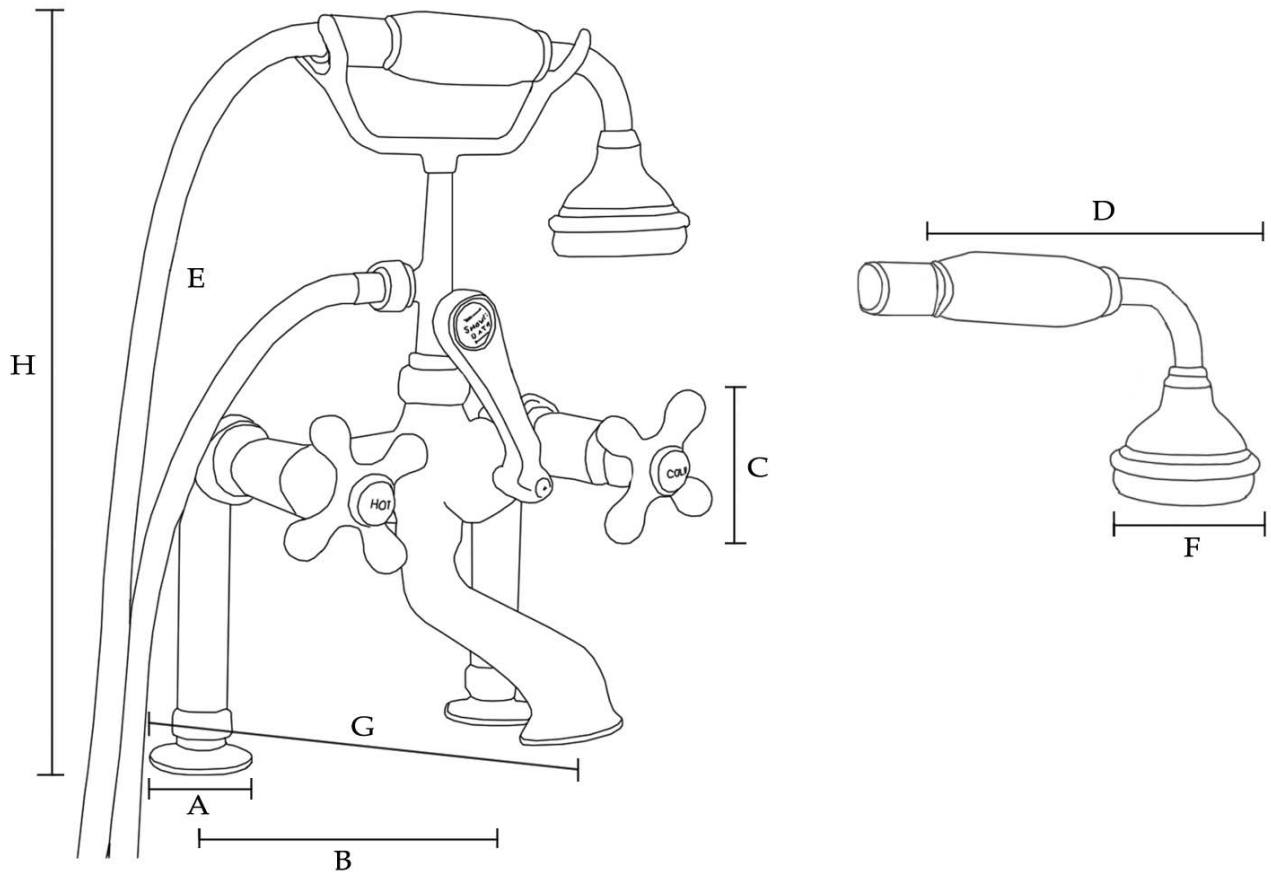

Deck Mount British Telephone Tub Faucet with Handshower by Randolph Morris

Item #: RM462

(A) Base: 2" OD	(D) Hand Shower: 7" L	(G) Spout: 7" Reach
(B) Centers: 7" W	(E) Hose: 59-3/4" L	(H) Total Height: 14" H
(C) Handle: 3-1/4" L	(F) Shower Head: 2-1/2" OD	Flow Rate: 7 gal/min

All products and specifications are subject to change without notice. Randolph Morris is not responsible for typographical and/or dimensional errors. Typographical errors are subject to correction.

Note: Rough-in dimensions may vary +/- 1/2" and are subject to change. No responsibility is assumed by Randolph Morris.