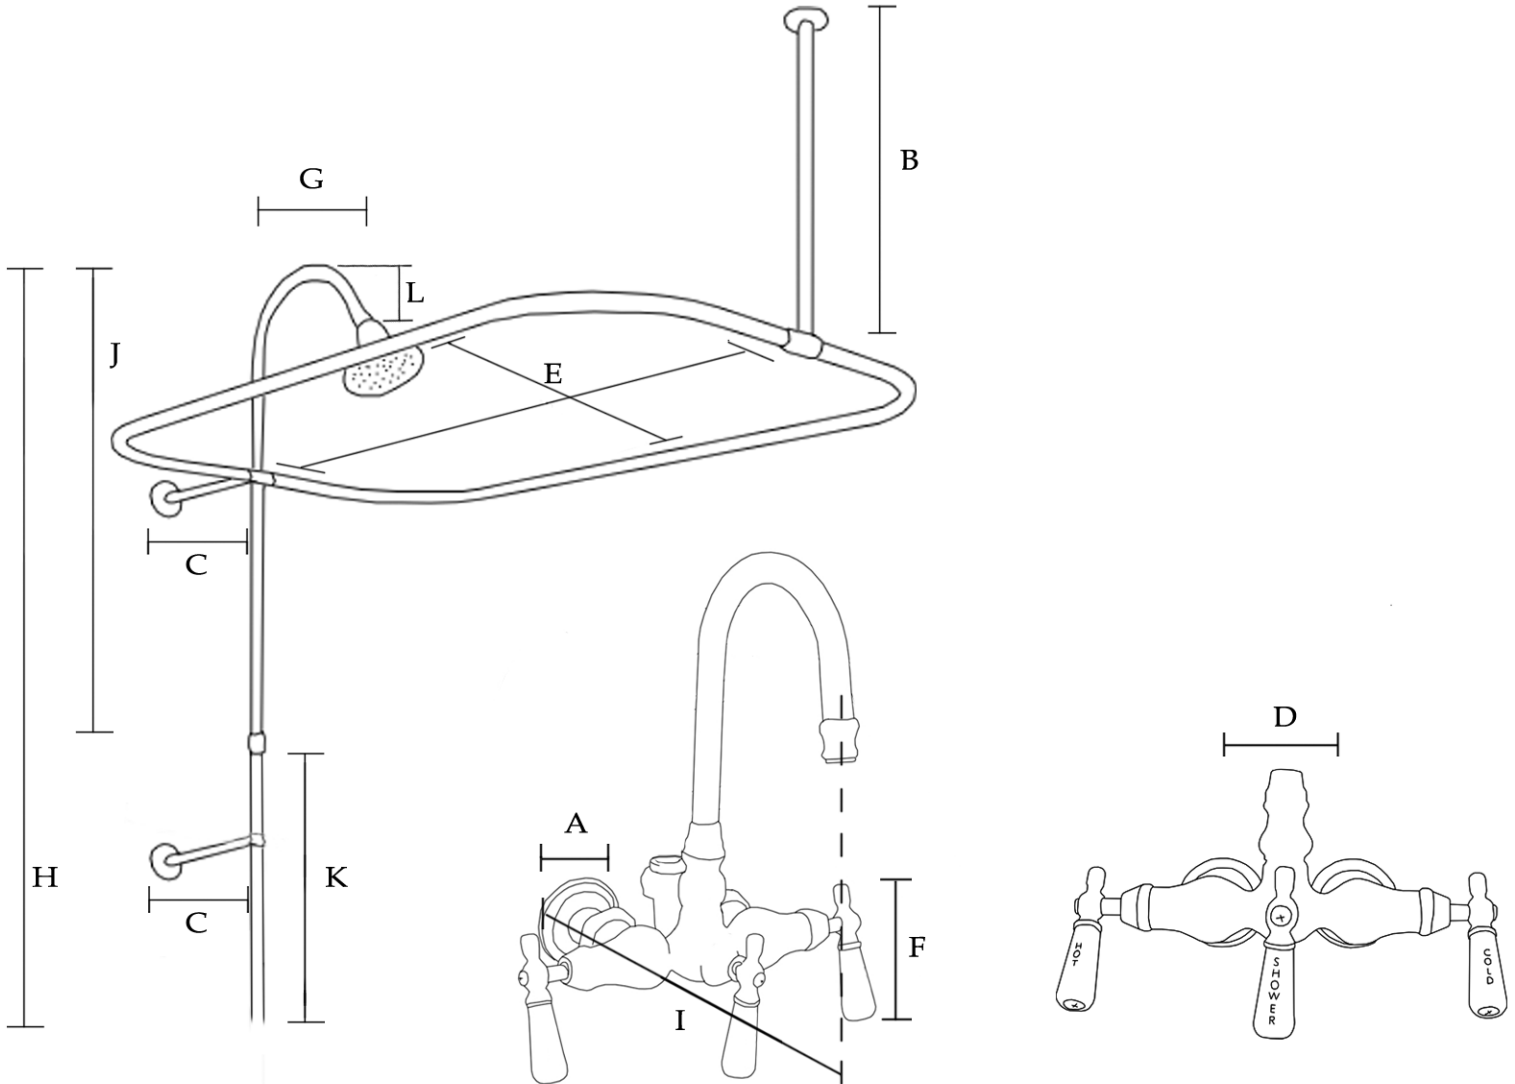

## Wall Mount Shower Enclosure by Randolph Morris

Item #: RMC403

- |                            |  |                             |
|----------------------------|--|-----------------------------|
| (A) Base: 2-1/2" OD        | (E) 48" Frame:* 28" W x 48" L; 3/4" OD | (H) Riser: 76" H; 5/8" OD   |
| (B) Brace - Ceiling: 30" L | 54" Frame: 28" W x 54" L; 3/4" OD      | (I) Spout: 8" Reach         |
| (C) Brace - Wall: 10" L    | 60" Frame:* 28" W x 60" L; 3/4" OD     | (J) Upper Pipe Riser: 28" L |
| (D) Centers: 3-3/8" W      | (F) Handle: 3-1/2" L                   | (K) Lower Riser Pipe: 48" L |
|                            | (G) Projection: 9" Reach               | (L) Riser Curve Drop: 5" L  |
|                            |  | Flow Rate: 7 gal/min        |

Note: Rough-in dimensions may vary +/- 1/2" and are subject to change. No responsibility is assumed by Randolph Morris.