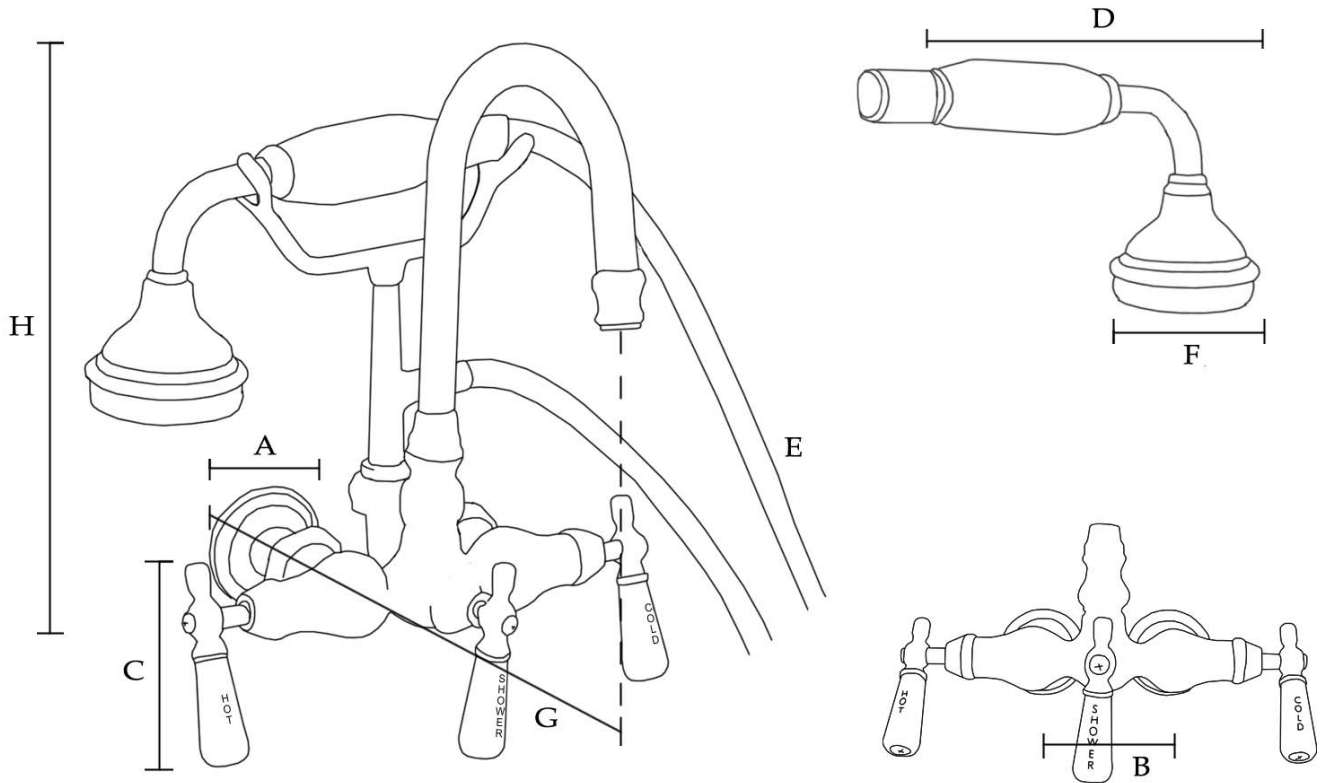

Wall Mount Gooseneck Tub Faucet with Handshower by Randolph Morris

Item #: RM402

| | | |
|-----------------------|----------------------------|-----------------------------|
| (A) Base: 2-1/2" OD | (D) Hand Shower: 7" L | (G) Spout: 8" Reach |
| (B) Centers: 3-3/8" W | (E) Hose: 59-3/4" L | (H) Total Height: 10-1/2" H |
| (C) Handle: 3-1/2" L | (F) Shower Head: 2-1/2" OD | Flow Rate: 7 gal/min |

All products and specifications are subject to change without notice. Randolph Morris is not responsible for typographical and/or dimensional errors. Typographical errors are subject to correction.

Note: Rough-in dimensions may vary +/- 1/2" and are subject to change. No responsibility is assumed by Randolph Morris.