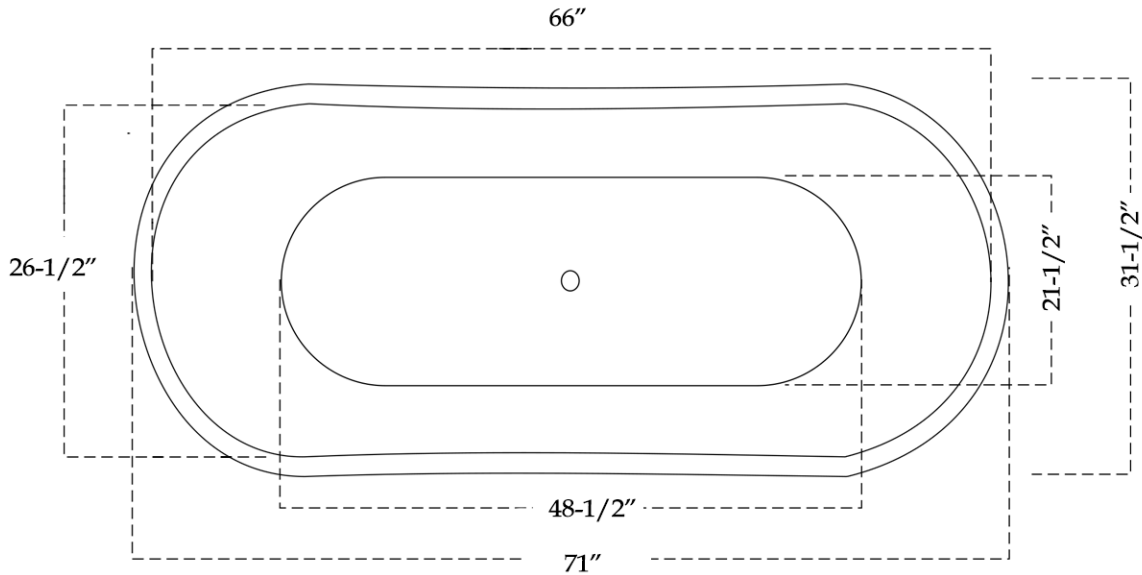

## Copper Freestanding Double Slipper Bathtub by Randolph Morris

Item #: RMC2

Weight (empty): 104 lbs

All products and specifications are subject to change without notice. Randolph Morris is not responsible for typographical and/or dimensional errors. Typographical errors are subject to correction.

Note: Rough-in dimensions may vary +/- 1/2" and are subject to change. No responsibility is assumed by Randolph Morris.