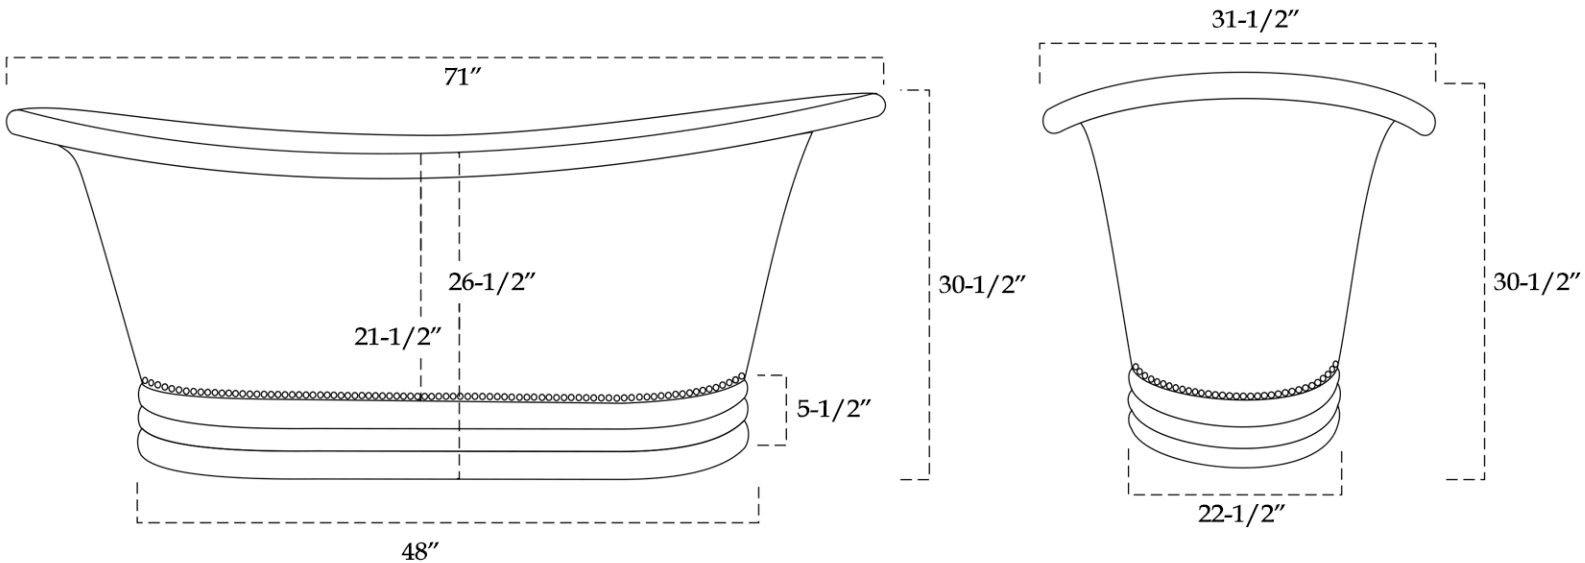

## Copper Freestanding Double Slipper Bathtub by Randolph Morris

Item #: RMC2

Weight (empty): 104 lbs

All products and specifications are subject to change without notice. Randolph Morris is not responsible for typographical and/or dimensional errors. Typographical errors are subject to correction.

Note: Rough-in dimensions may vary +/- 1/2" and are subject to change. No responsibility is assumed by Randolph Morris.