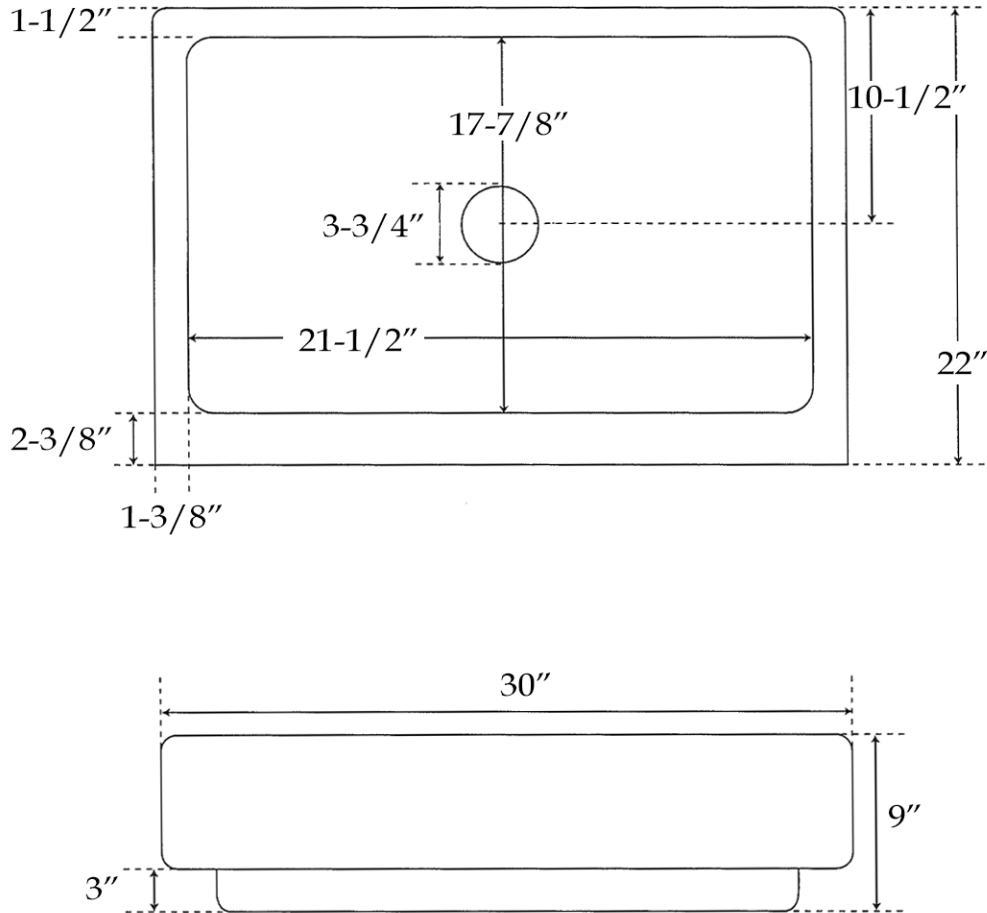

Retrofit Copper Sink by Randolph Morris

Item #: RMC25

All products and specifications are subject to change without notice. Randolph Morris is not responsible for typographical and/or dimensional errors. Typographical errors are subject to correction.

Note: Rough-in dimensions may vary +/- 1/2" and are subject to change. No responsibility is assumed by Randolph Morris.