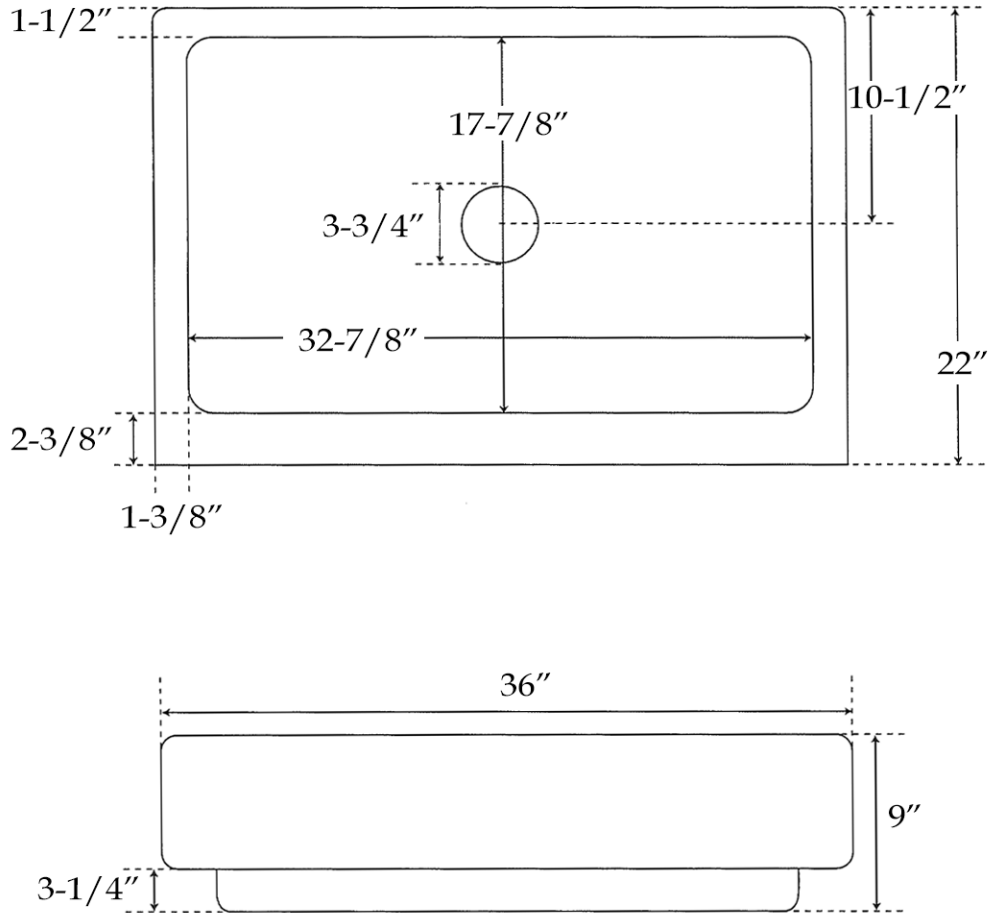

Retrofit Copper Sink by Randolph Morris

Item #: RMC23

All products and specifications are subject to change without notice. Randolph Morris is not responsible for typographical and/or dimensional errors. Typographical errors are subject to correction.

Note: Rough-in dimensions may vary +/- 1/2" and are subject to change. No responsibility is assumed by Randolph Morris.