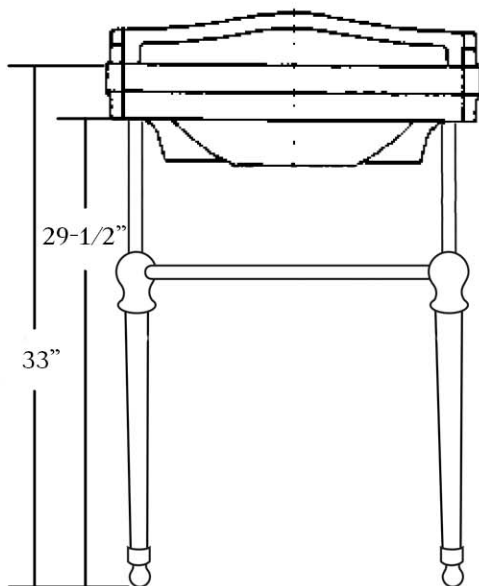

Console Sink
by Randolph Morris

Item #: RMC22-4

All products and specifications are subject to change without notice. Randolph Morris is not responsible for typographical and/or dimensional errors. Typographical errors are subject to correction.

Note: Rough-in dimensions may vary +/- 1/2" and are subject to change. No responsibility is assumed by Randolph Morris.