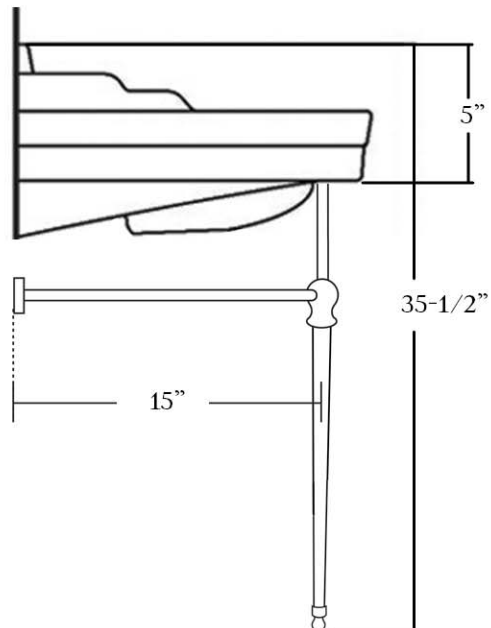

Console Sink
by Randolph Morris

Item #: RMC22-4

All products and specifications are subject to change without notice. Randolph Morris is not responsible for typographical and/or dimensional errors. Typographical errors are subject to correction.

Note: Rough-in dimensions may vary +/- 1/2" and are subject to change. No responsibility is assumed by Randolph Morris.