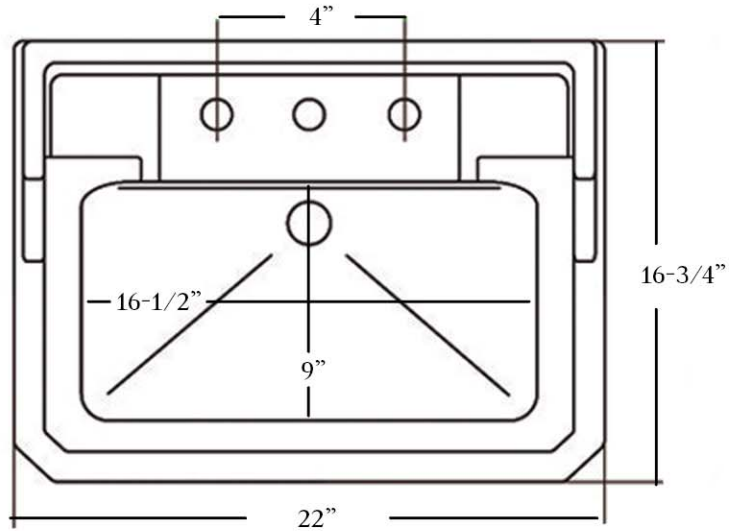

All products and specifications are subject to change without notice. Randolph Morris is not responsible for typographical and/or dimensional errors. Typographical errors are subject to correction.

Note: Rough-in dimensions may vary +/- 1/2" and are subject to change. No responsibility is assumed by Randolph Morris.