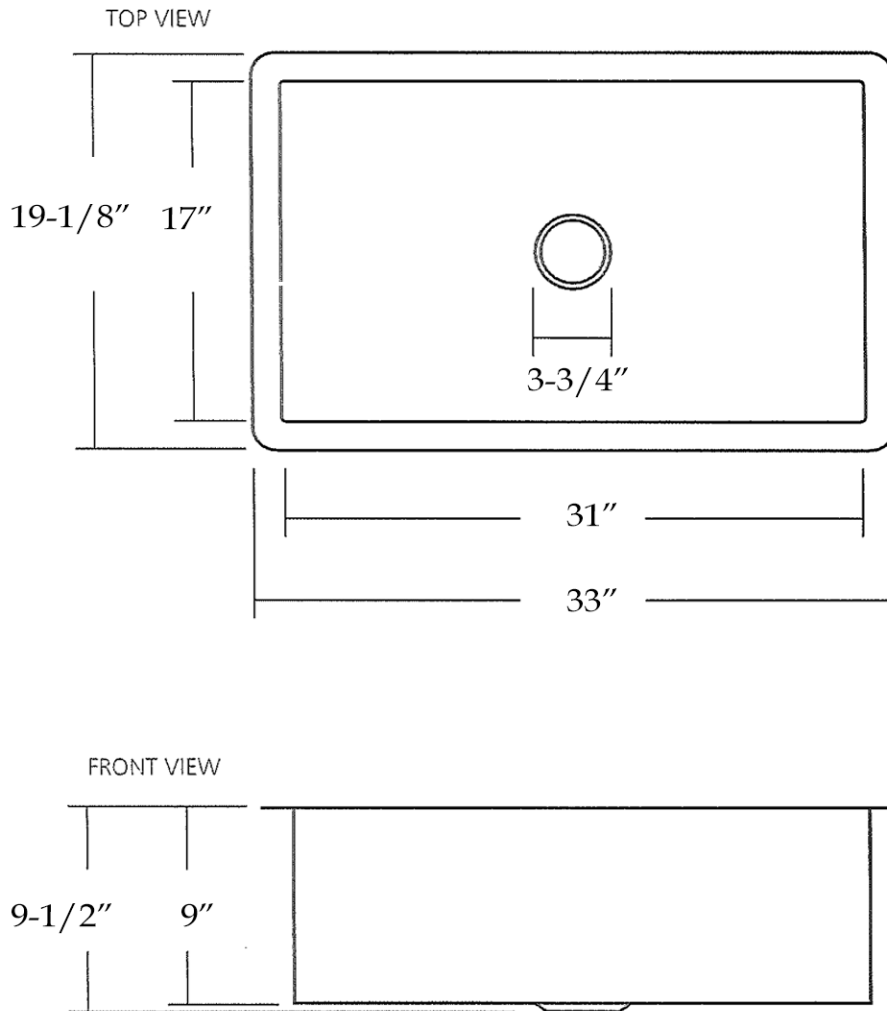

Copper Drop In Sink
by Randolph Morris

Item #: RMC21

All products and specifications are subject to change without notice. Randolph Morris is not responsible for typographical and/or dimensional errors. Typographical errors are subject to correction.

Note: Rough-in dimensions may vary +/- 1/2" and are subject to change. No responsibility is assumed by Randolph Morris.