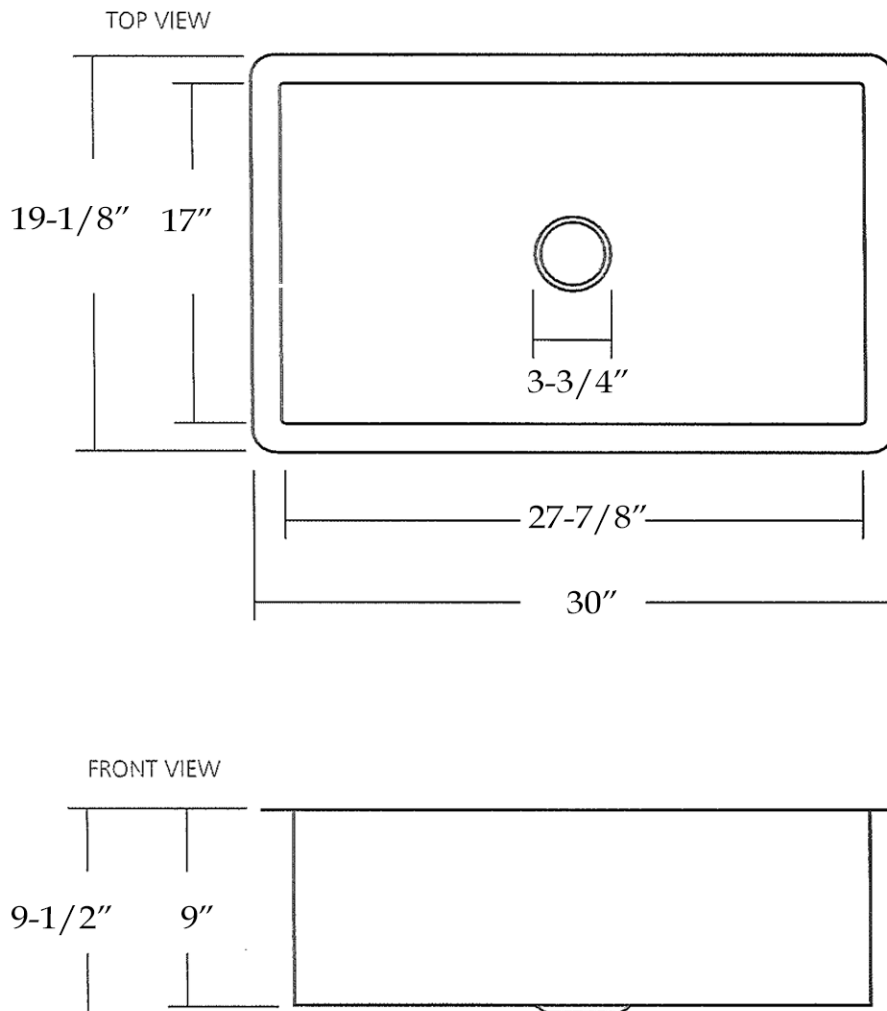

Copper Drop In Sink by Randolph Morris

Item #: RMC20

All products and specifications are subject to change without notice. Randolph Morris is not responsible for typographical and/or dimensional errors. Typographical errors are subject to correction.

Note: Rough-in dimensions may vary +/- 1/2" and are subject to change. No responsibility is assumed by Randolph Morris.