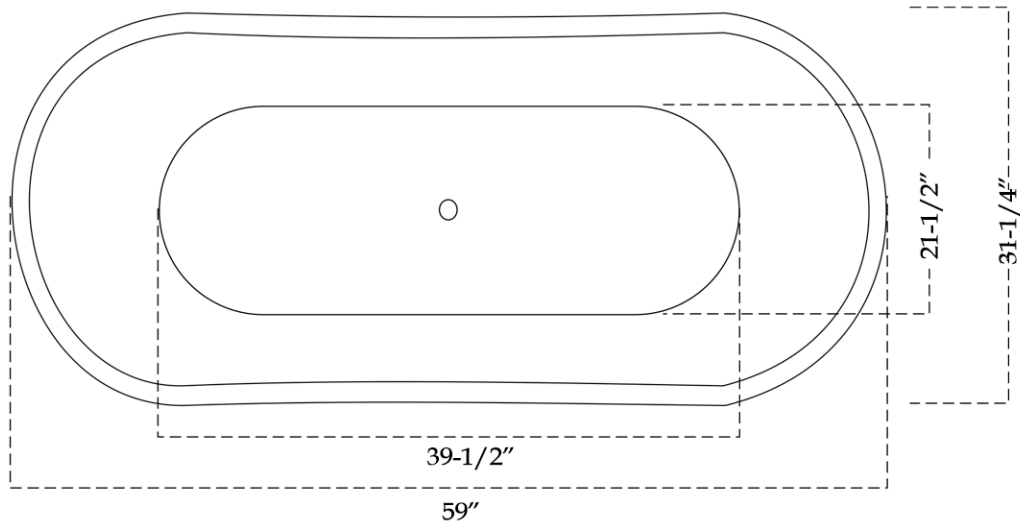

Copper Freestanding Double Slipper Bathtub by Randolph Morris

Item #: RMC19-M

Weight (empty): 90 lbs

All products and specifications are subject to change without notice. Randolph Morris is not responsible for typographical and/or dimensional errors. Typographical errors are subject to correction.

Note: Rough-in dimensions may vary +/- 1/2" and are subject to change. No responsibility is assumed by Randolph Morris.