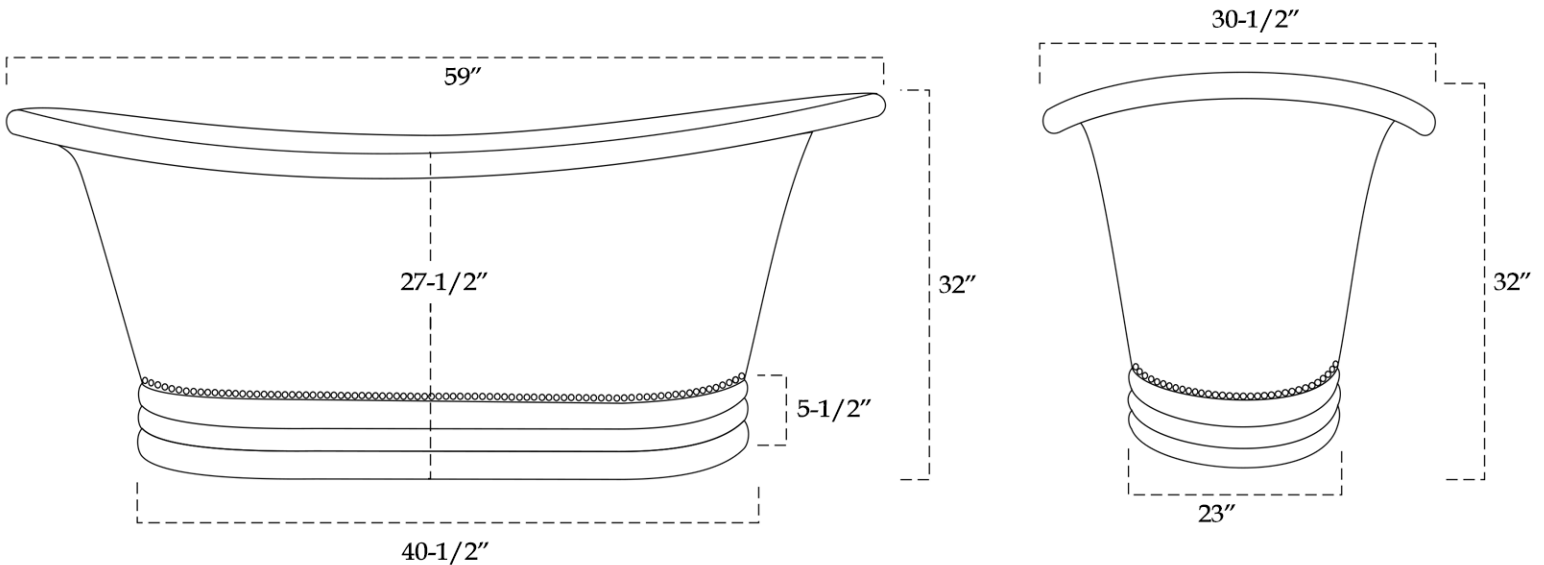

Copper Freestanding Double Slipper Bathtub by Randolph Morris

Item #: RMC19-M

Weight (empty): 90 lbs

All products and specifications are subject to change without notice. Randolph Morris is not responsible for typographical and/or dimensional errors. Typographical errors are subject to correction.

Note: Rough-in dimensions may vary +/- 1/2" and are subject to change. No responsibility is assumed by Randolph Morris.