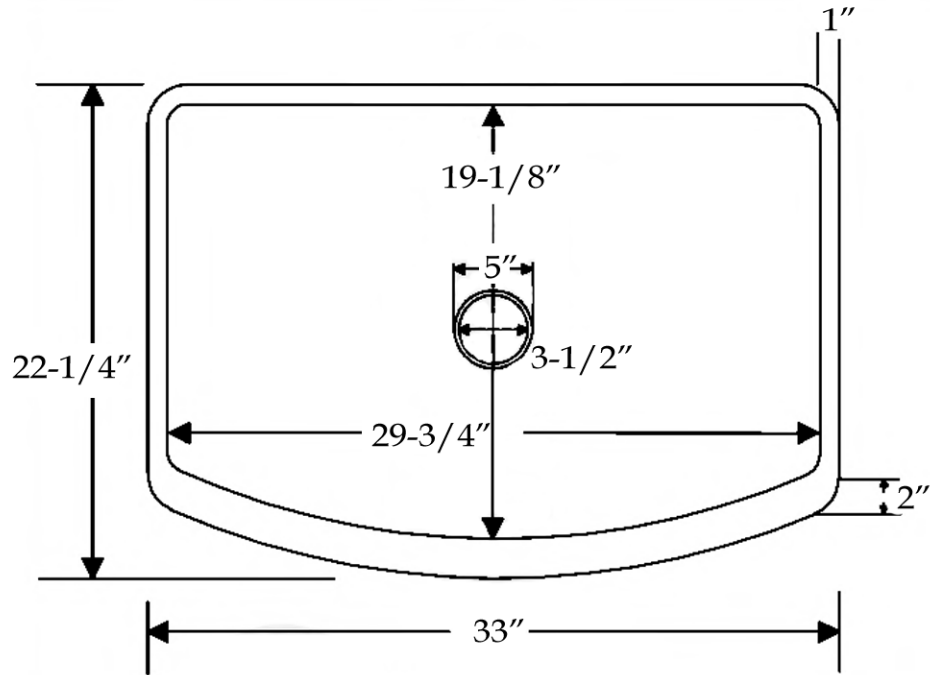

Single Bowl Kitchen Sink
by Randolph Morris

Item #: RMC14

All products and specifications are subject to change without notice. Randolph Morris is not responsible for typographical and/or dimensional errors. Typographical errors are subject to correction.

Note: Rough-in dimensions may vary +/- 1/2" and are subject to change. No responsibility is assumed by Randolph Morris.