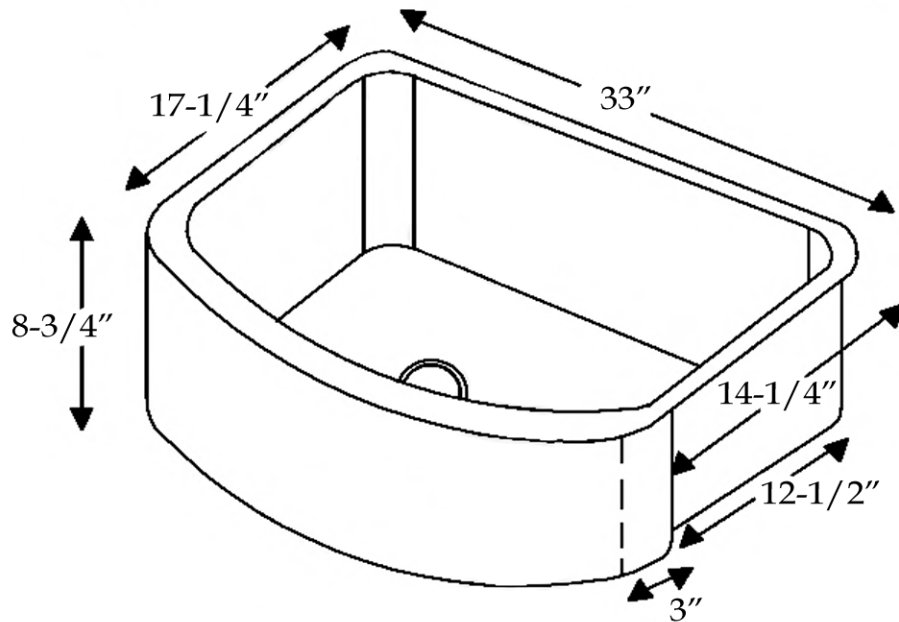

Single Bowl Kitchen Sink
by Randolph Morris

Item #: RMC14

All products and specifications are subject to change without notice. Randolph Morris is not responsible for typographical and/or dimensional errors. Typographical errors are subject to correction.

Note: Rough-in dimensions may vary +/- 1/2" and are subject to change. No responsibility is assumed by Randolph Morris.