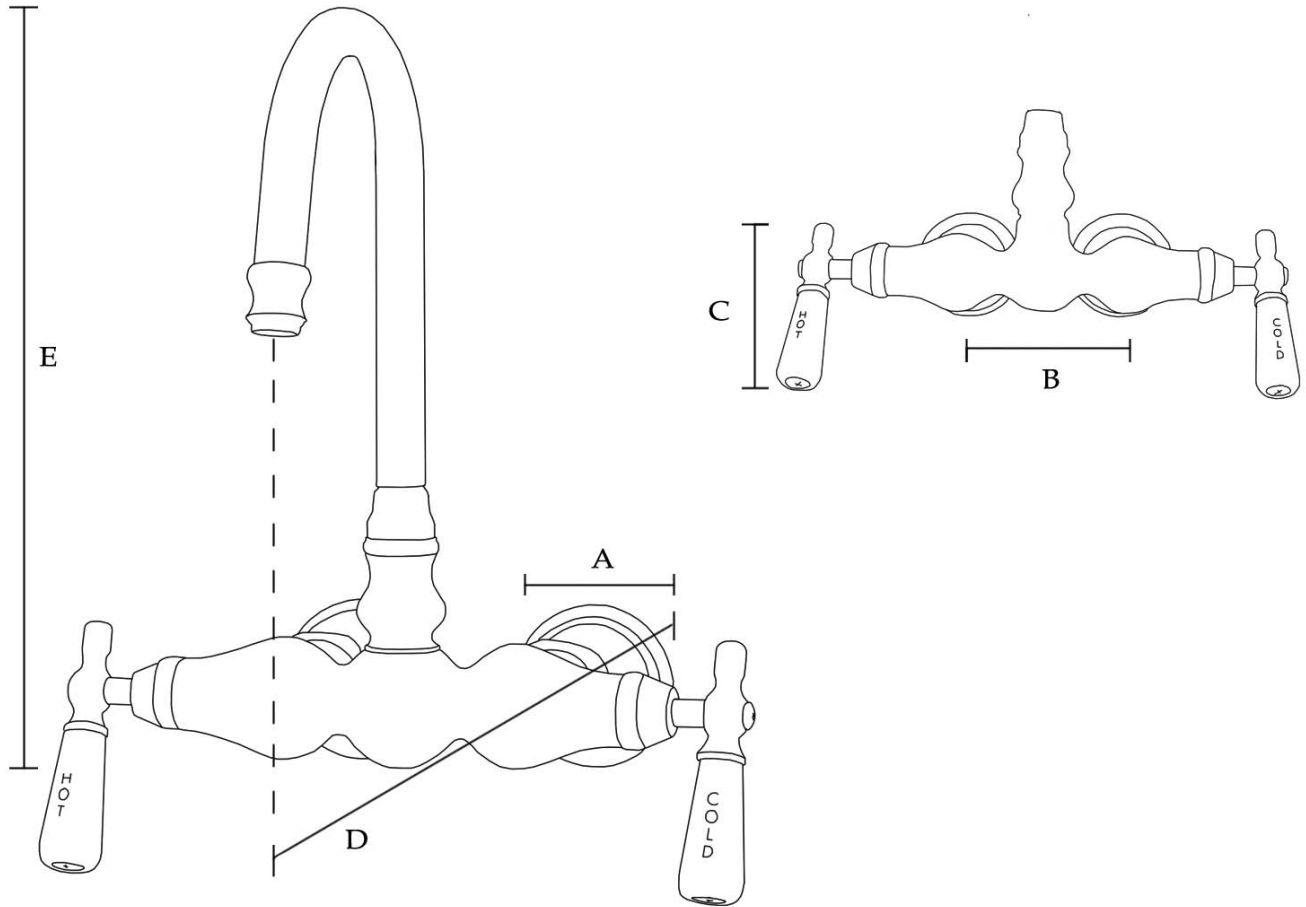

## Wall Mount Gooseneck Tub Faucet with Porcelain Lever Handles by Randolph Morris

Item #: RMC149-1

(A) Base: 2-3/8" OD	(C) Handle: 3-1/2" L	(E) Total Height: 10-1/2" H
(B) Centers: 3-3/8" W	(D) Spout: 8" Reach	Flow Rate: 7 gal/min

All products and specifications are subject to change without notice. Randolph Morris is not responsible for typographical and/or dimensional errors. Typographical errors are subject to correction.

Note: Rough-in dimensions may vary +/- 1/2" and are subject to change. No responsibility is assumed by Randolph Morris.