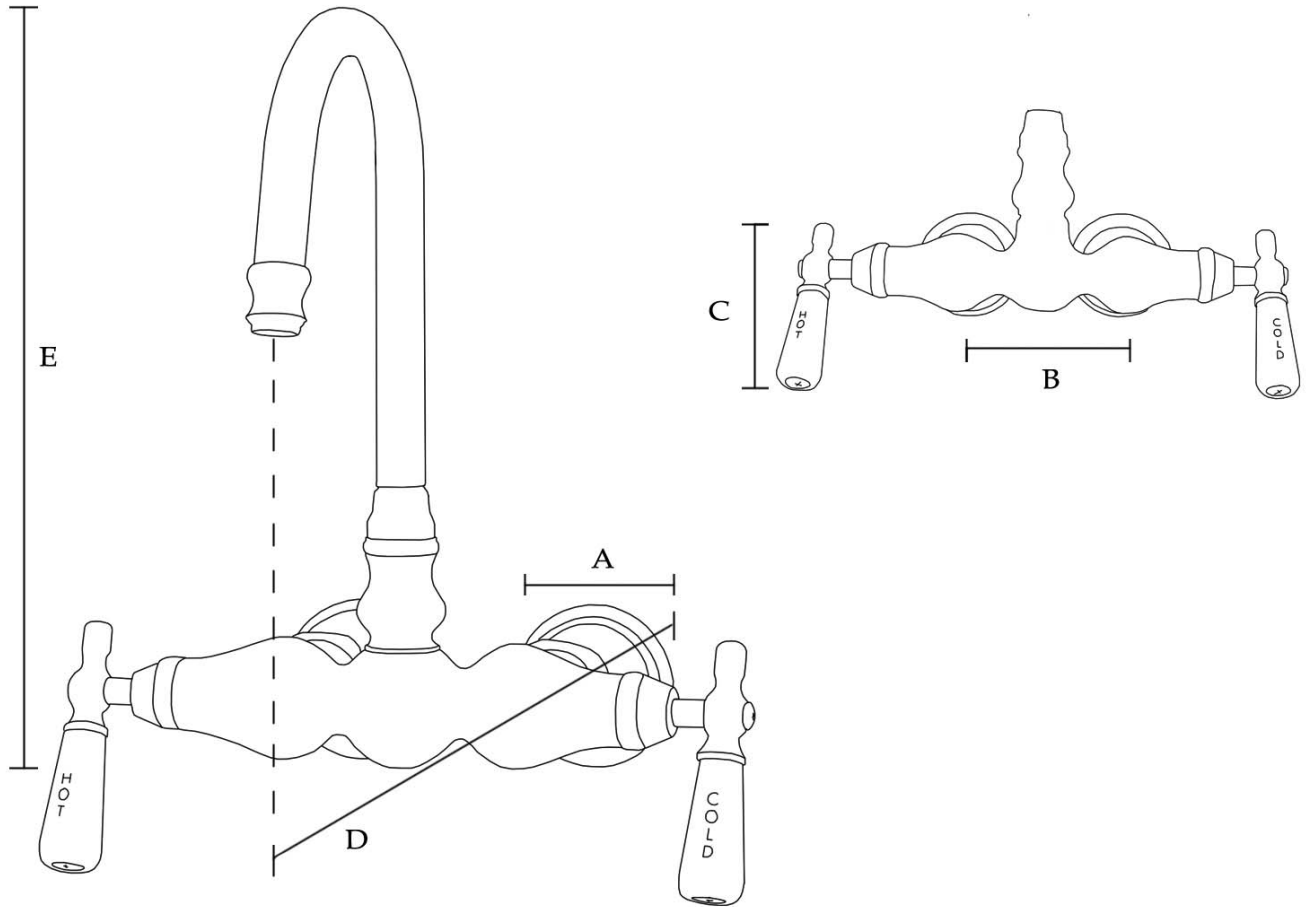

Wall Mount Gooseneck Tub Faucet with Porcelain Lever Handles by Randolph Morris

Item #: RMC149-1

(A) Base: 2-3/8" OD	(C) Handle: 3-1/2" L	(E) Total Height: 10-1/2" H
(B) Centers: 3-3/8" W	(D) Spout: 8" Reach	Flow Rate: 7 gal/min

All products and specifications are subject to change without notice. Randolph Morris is not responsible for typographical and/or dimensional errors. Typographical errors are subject to correction.

Note: Rough-in dimensions may vary +/- 1/2" and are subject to change. No responsibility is assumed by Randolph Morris.