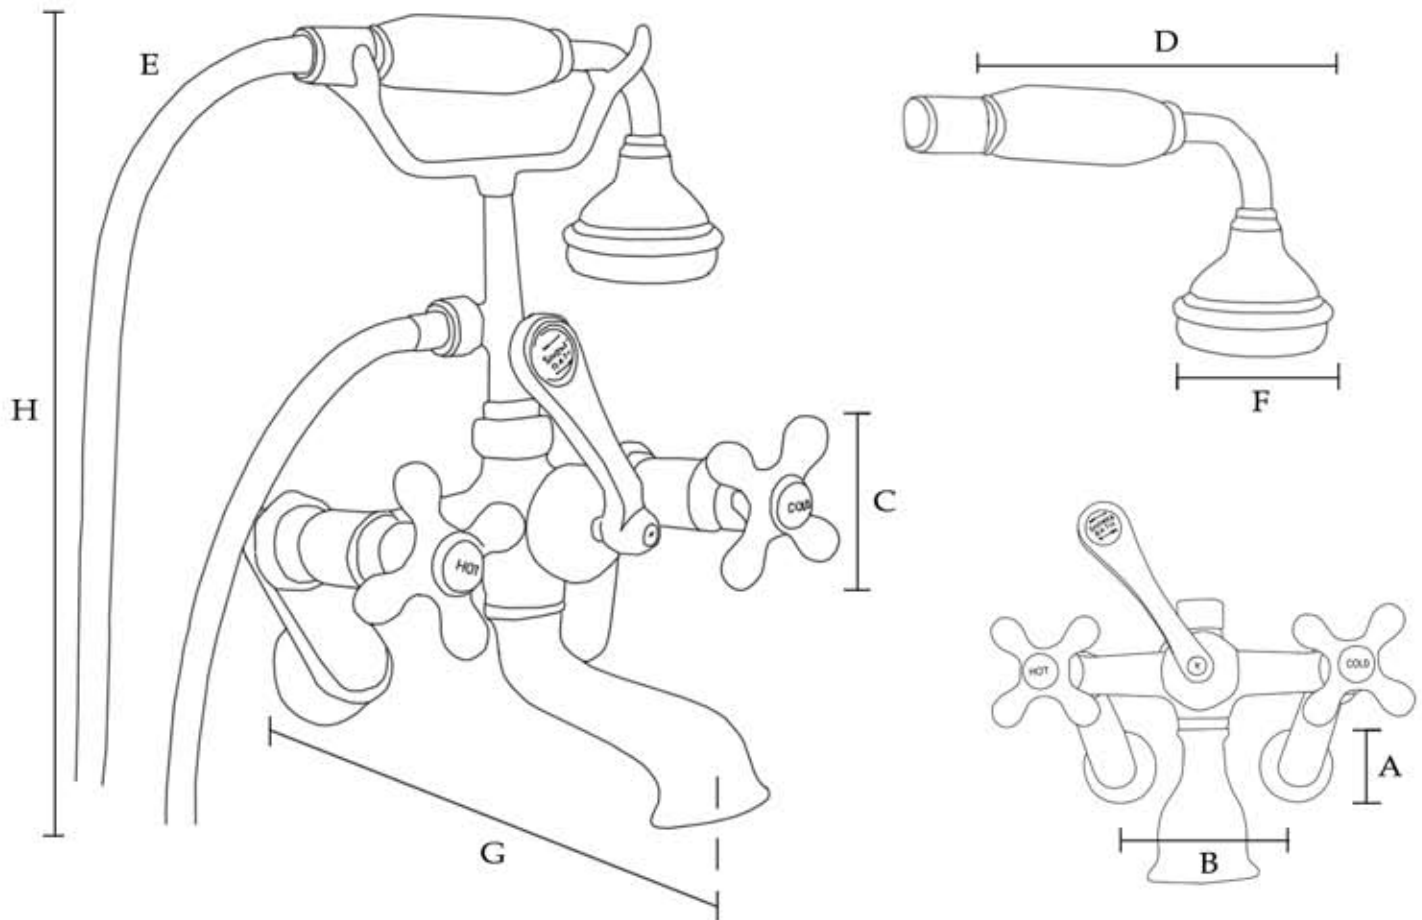

## Wall Mount British Telephone Tub Faucet with Handshower by Randolph Morris

Item #: RM146

(A) Base: 2-1/4" OD	(D) Hand Shower: 7" L	(G) Spout: 7-1/2" Reach
(B) Centers: 3"-12" W	(E) Hose: 59-3/4" L	(H) Total Height: 12-1/4" H
(C) Handle: 3-9/16" L	(F) Shower Head: 2-1/2" OD	Flow Rate: 7 gal/min

All products and specifications are subject to change without notice. Randolph Morris is not responsible for typographical and/or dimensional errors. Typographical errors are subject to correction.

Note: Rough-in dimensions may vary +/- 1/2" and are subject to change. No responsibility is assumed by Randolph Morris.