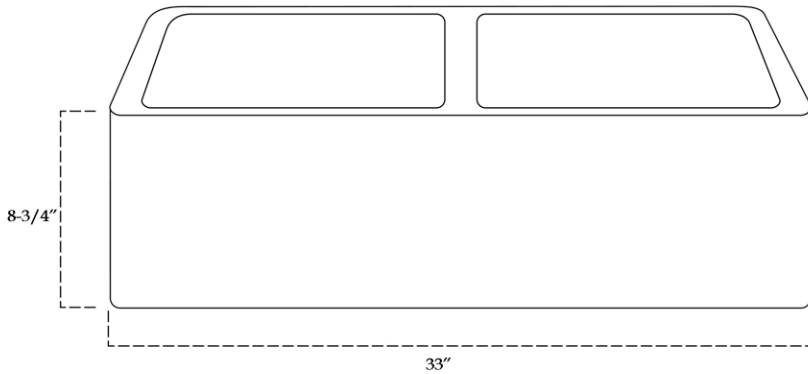

Copper Double Bowl Apron Farmhouse Sink by Randolph Morris

Item #: RMC13

FRONT VIEW

SIDE VIEW

All products and specifications are subject to change without notice. Randolph Morris is not responsible for typographical and/or dimensional errors. Typographical errors are subject to correction.

Note: Rough-in dimensions may vary +/- 1/2" and are subject to change. No responsibility is assumed by Randolph Morris.