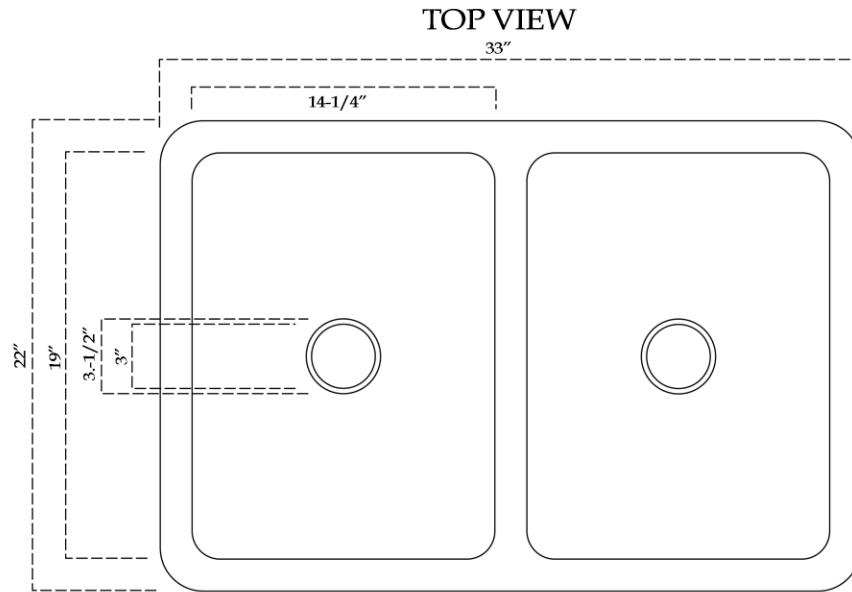

Copper Double Bowl Apron Farmhouse Sink by Randolph Morris

Item #: RMC13

FRONT VIEW

SIDE VIEW

All products and specifications are subject to change without notice. Randolph Morris is not responsible for typographical and/or dimensional errors. Typographical errors are subject to correction.

Note: Rough-in dimensions may vary +/- 1/2" and are subject to change. No responsibility is assumed by Randolph Morris.