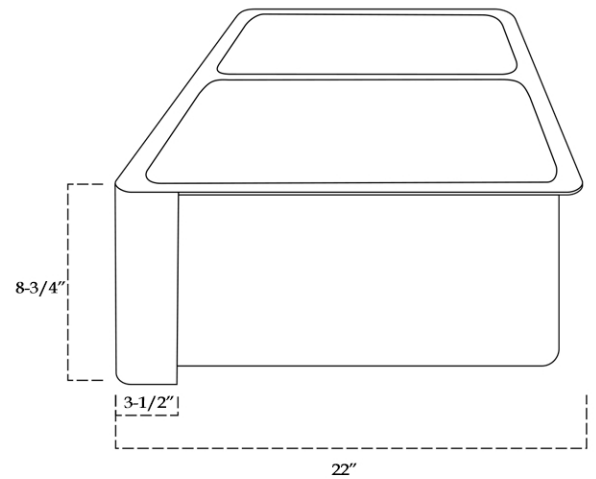

Copper Double Bowl Apron Farmhouse Sink by Randolph Morris

Item #: RMC13

FRONT VIEW

SIDE VIEW

All products and specifications are subject to change without notice. Randolph Morris is not responsible for typographical and/or dimensional errors. Typographical errors are subject to correction.

Note: Rough-in dimensions may vary +/- 1/2" and are subject to change. No responsibility is assumed by Randolph Morris.