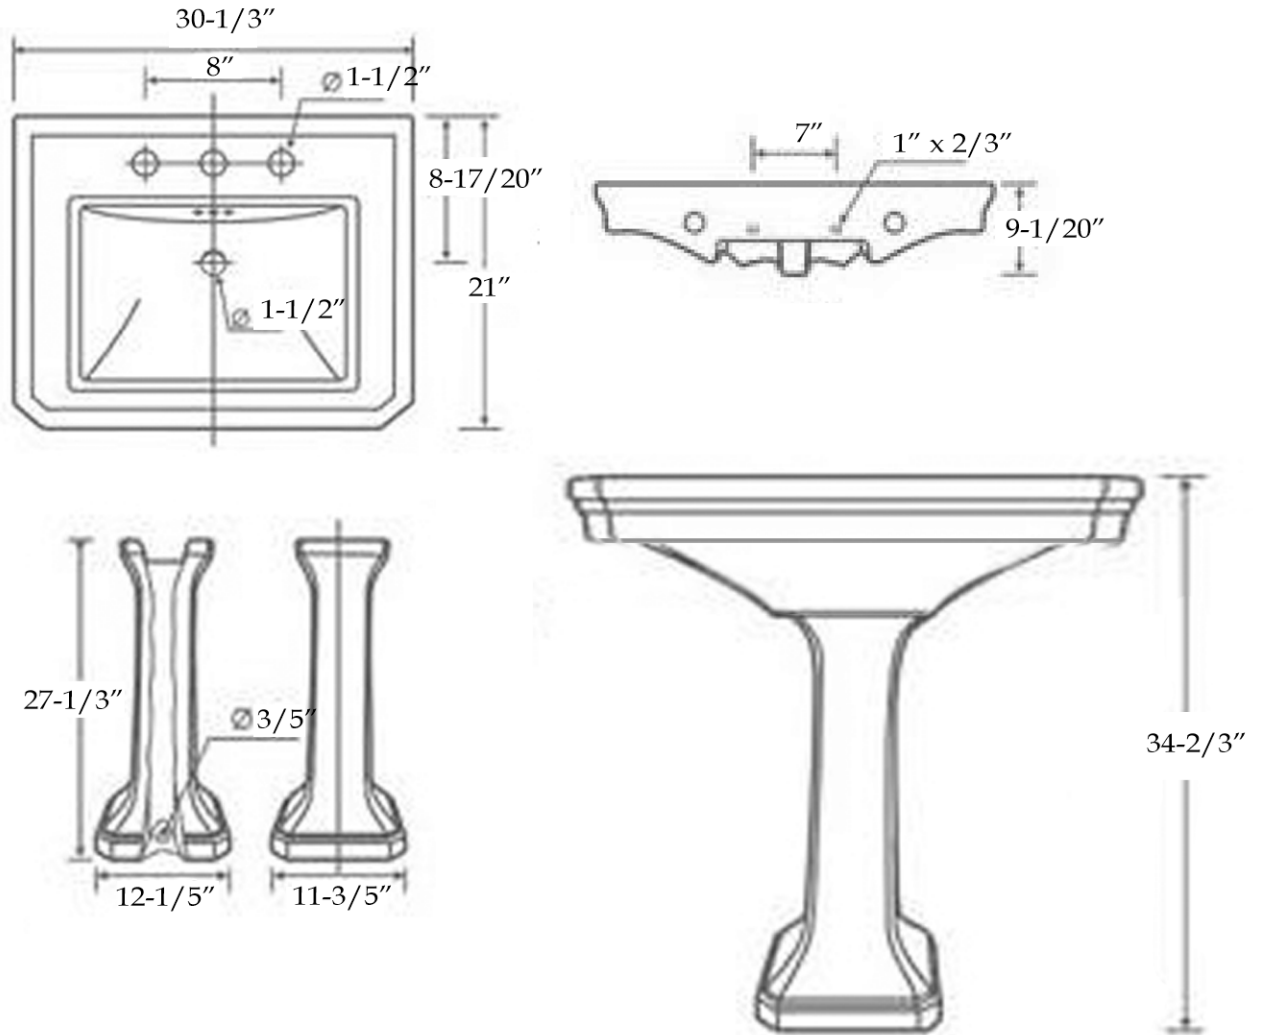

Pedestal Sink
by Randolph Morris

Item #: RMC1315

All products and specifications are subject to change without notice. Randolph Morris is not responsible for typographical and/or dimensional errors. Typographical errors are subject to correction.

Note: Rough-in dimensions may vary $\pm 1/2''$ and are subject to change. No responsibility is assumed by Randolph Morris.