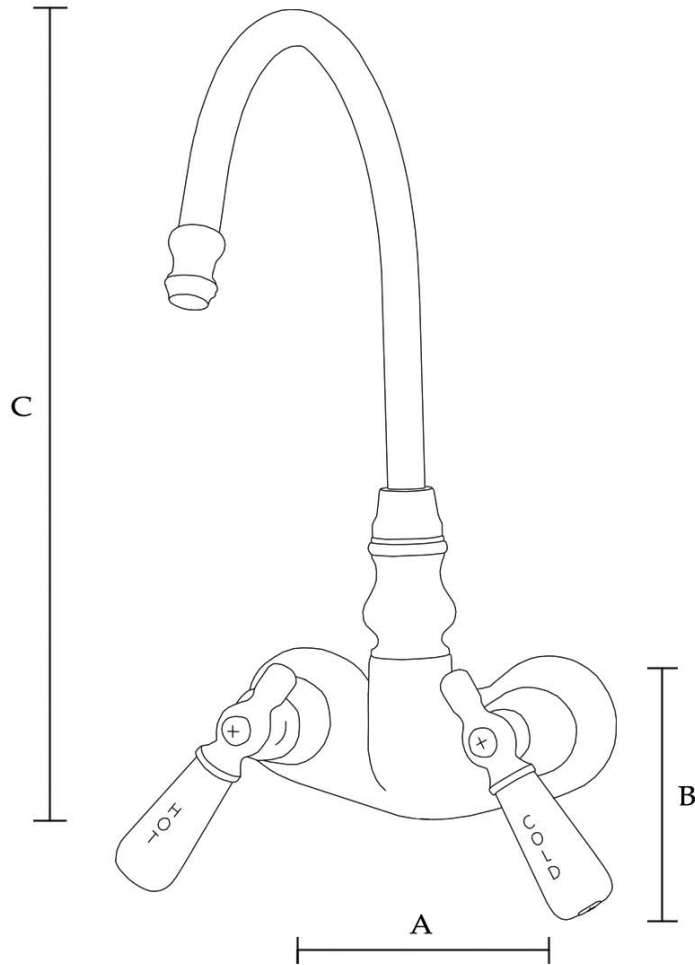

## Gooseneck Tub Filler with Porcelain Lever Handles by Randolph Morris

Item #: RMC126

(A) Centers: 3-3/8" W	Spout: 8" Reach (from wall to center of spout)	(C) Total Height: 10-1/2" H
(B) Handle: 3-1/2" L		Flow Rate: 7 gal/min

All products and specifications are subject to change without notice. Randolph Morris is not responsible for typographical and/or dimensional errors. Typographical errors are subject to correction.

Note: Rough-in dimensions may vary +/- 1/2" and are subject to change. No responsibility is assumed by Randolph Morris.