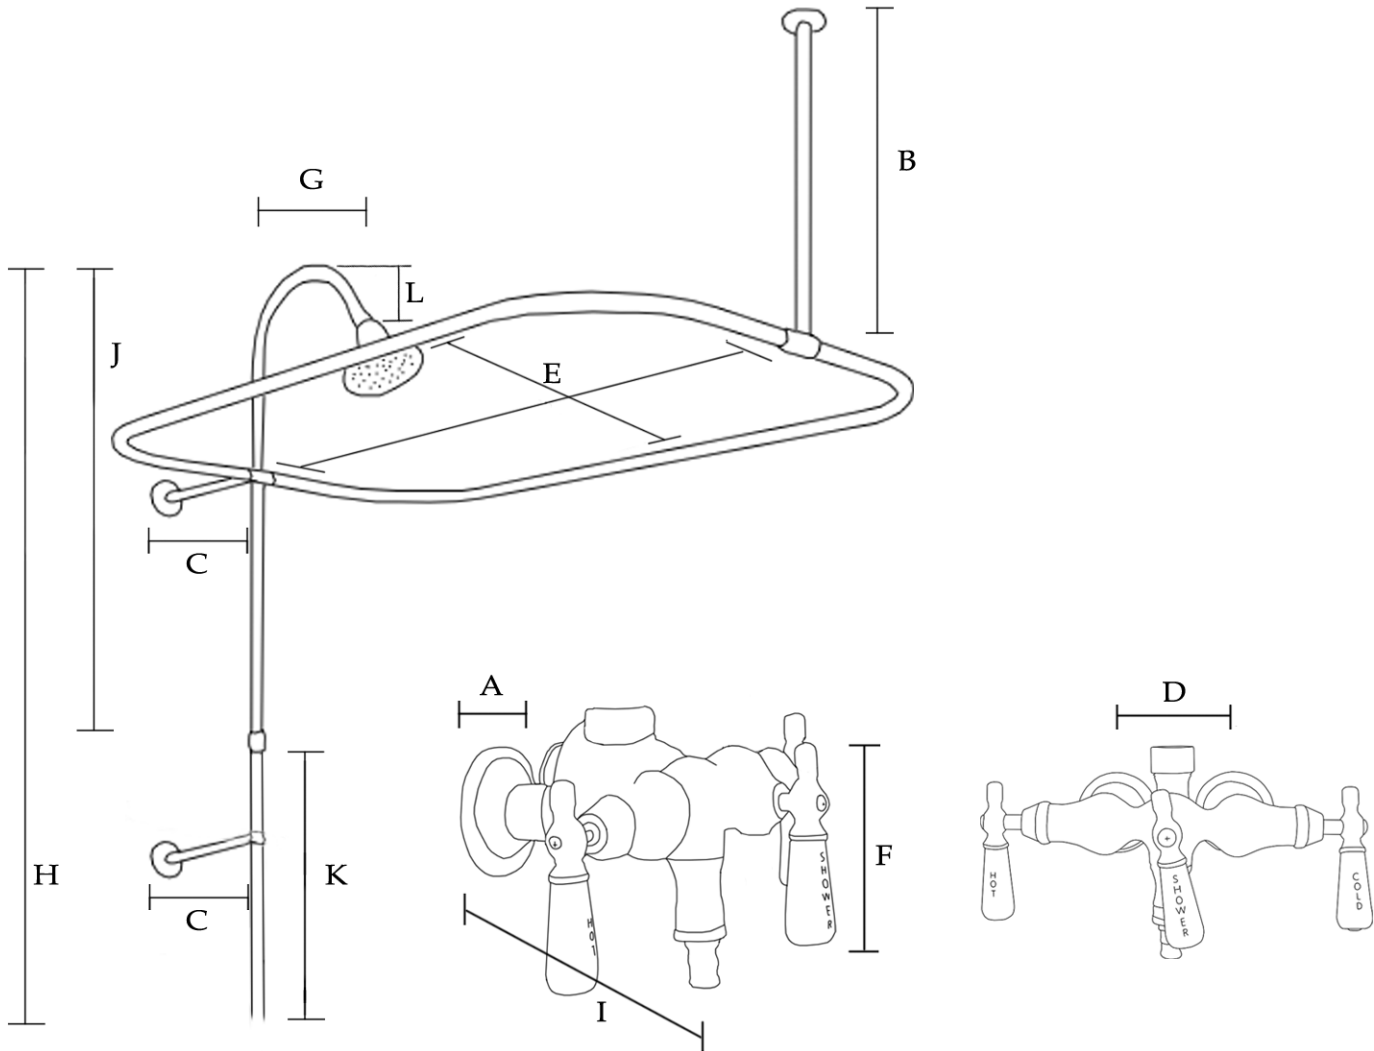

Wall Mount Shower Enclosure by Randolph Morris

Item #: RMC034

- | | | |
|----------------------------|--|-----------------------------|
| (A) Base: 2-1/2" OD | (E) 48" Frame:* 28" W x 48" L; 3/4" OD | (H) Riser: 76" H; 5/8" OD |
| (B) Brace - Ceiling: 30" L | 54" Frame: 28" W x 54" L; 3/4" OD | (I) Spout: 3-1/4" Reach |
| (C) Brace - Wall: 10" L | 60" Frame:* 28" W x 60" L; 3/4" OD | (J) Upper Pipe Riser: 28" L |
| (D) Centers: 3-3/8" W | (F) Handle: 3-9/16" L | (K) Lower Riser Pipe: 48" L |
| | (G) Projection: 9" Reach | (L) Riser Curve Drop: 5" L |
| | | Flow Rate: 7 gal/min |

Note: Rough-in dimensions may vary +/- 1/2" and are subject to change. No responsibility is assumed by Randolph Morris.