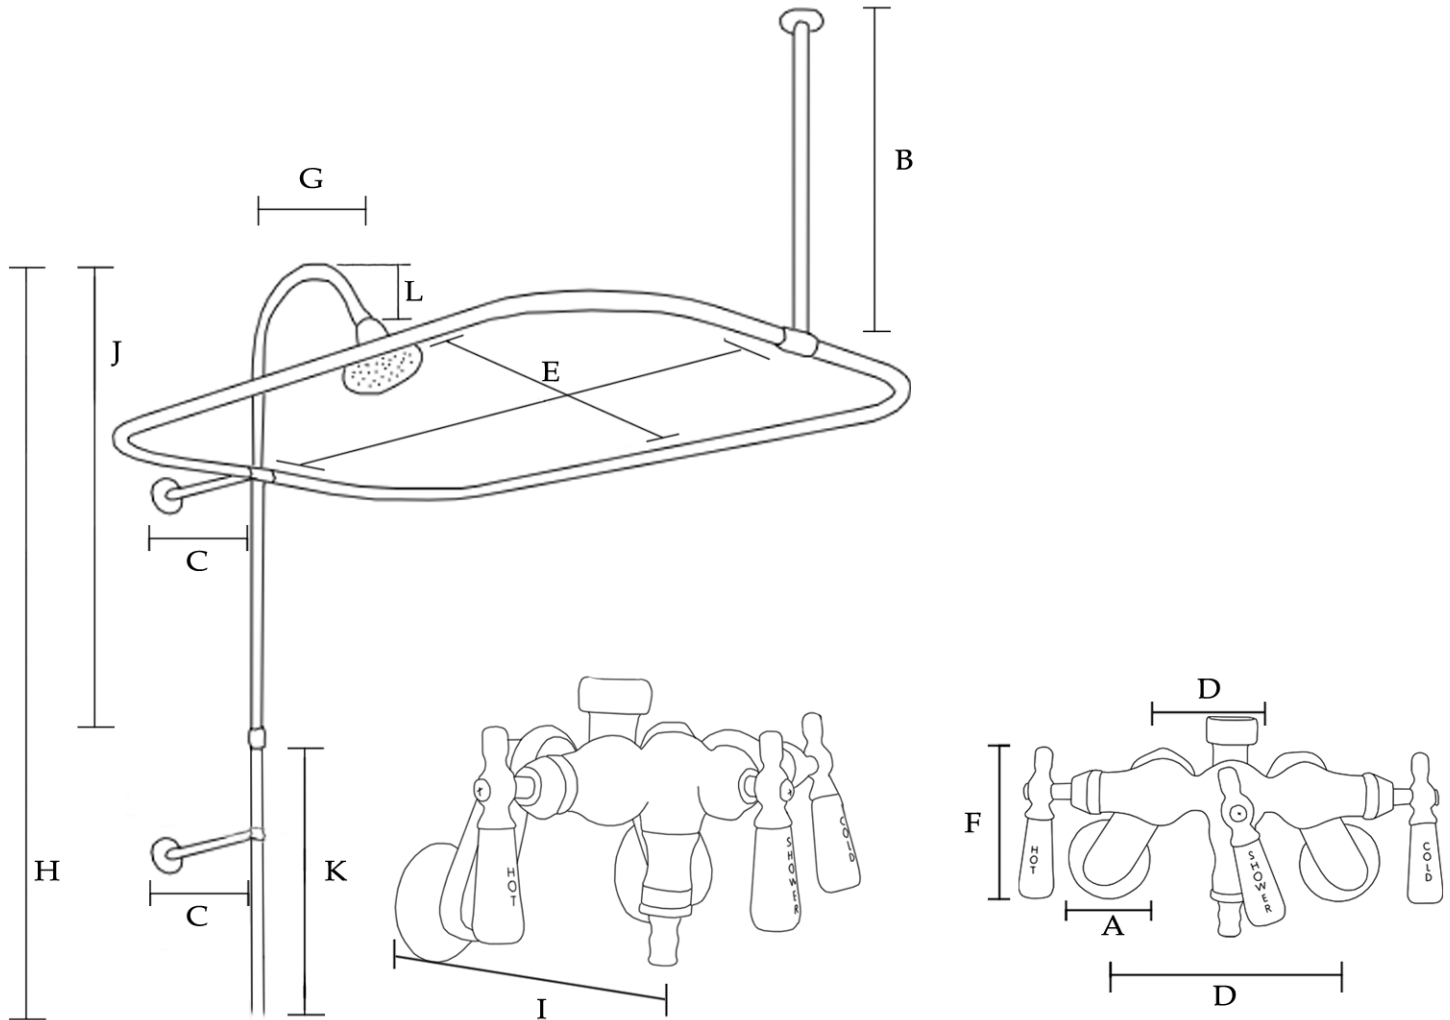

## Wall Mount Shower Enclosure by Randolph Morris

Item #: RMC033

- |                            |  |                             |
|----------------------------|--|-----------------------------|
| (A) Base: 2-1/2" OD        | (E) 48" Frame:* 28" W x 48" L; 3/4" OD | (H) Riser: 76" H; 5/8" OD   |
| (B) Brace - Ceiling: 30" L | 54" Frame: 28" W x 54" L; 3/4" OD      | (I) Spout: 3" Reach         |
| (C) Brace - Wall: 10" L    | 60" Frame:* 28" W x 60" L; 3/4" OD     | (J) Upper Pipe Riser: 28" L |
| (D) Centers: 3-3/8" - 7" W | (F) Handle: 3-9/16" L                  | (K) Lower Riser Pipe: 48" L |
|                            | (G) Projection: 9" Reach               | (L) Riser Curve Drop: 5" L  |

\*Chrome Only

Flow Rate: 7 gal/min

All products and specifications are subject to change without notice. Randolph Morris is not responsible for typographical and/or dimensional errors. Typographical errors are subject to correction.

Note: Rough-in dimensions may vary +/- 1/2" and are subject to change. No responsibility is assumed by Randolph Morris.