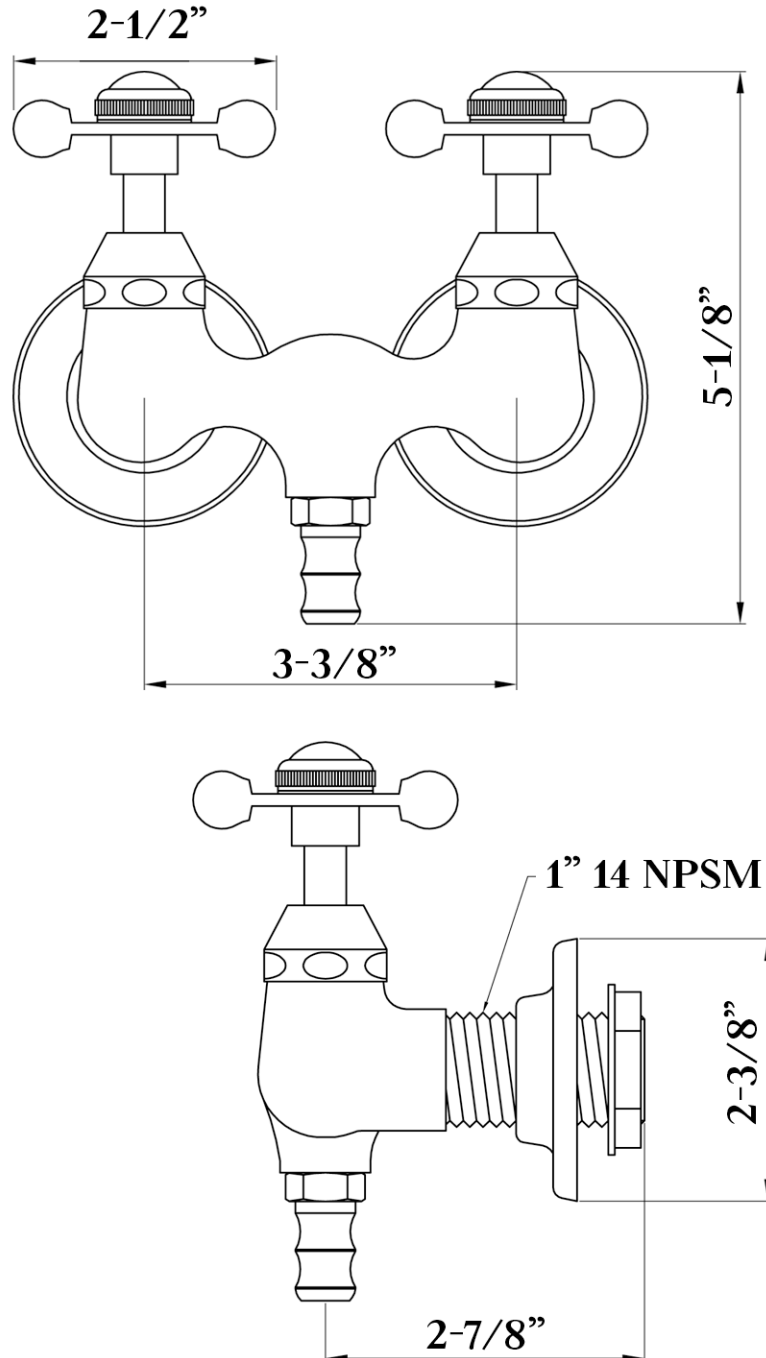

Clawfoot Tub Faucet with Metal Cross Handles

by *Randolph Morris*

Item #: RM030

Flow Rate: 7 Gal/Min

All products and specifications are subject to change without notice. Randolph Morris is not responsible for typographical and/or dimensional errors. Typographical errors are subject to correction.

Note: Rough-in dimensions may vary $\pm 1/2\text{'}$ and are subject to change. No responsibility is assumed by Randolph Morris.