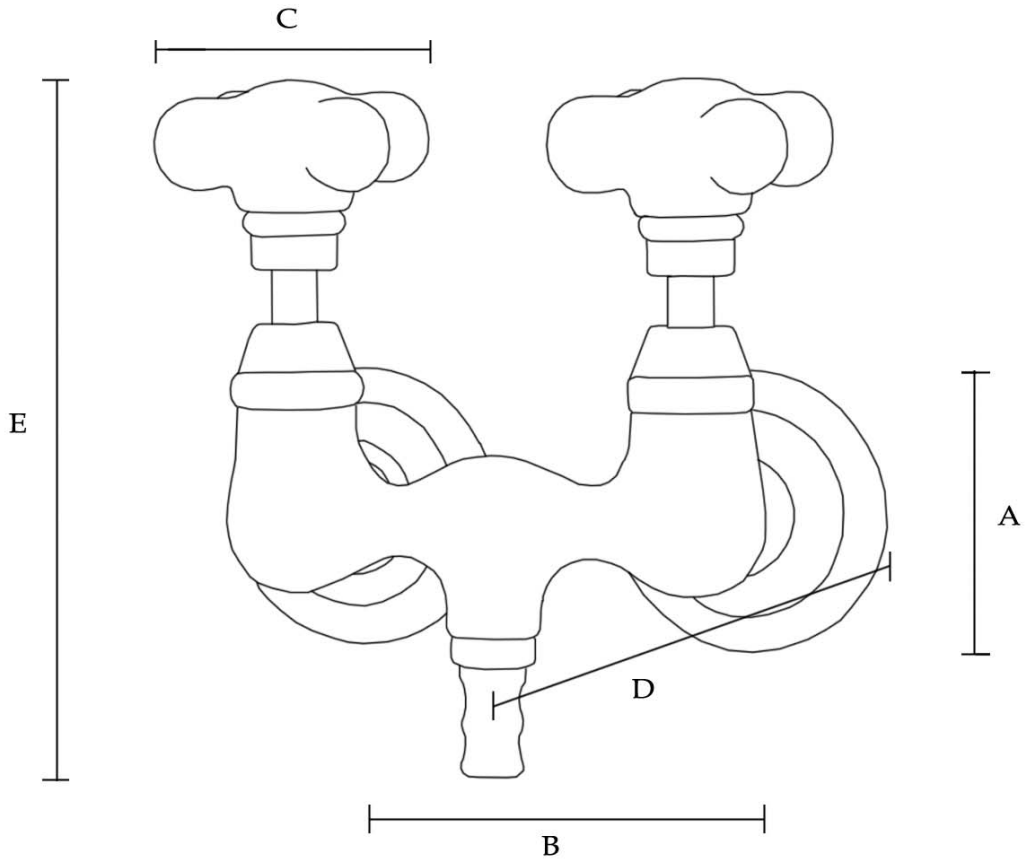

Clawfoot Tub Faucet with Porcelain Cross Handles by Randolph Morris

Item #: RMC030P

(A) Base: 2-1/2" OD	(C) Handle: 2-1/2" L	(E) Total Height: 5-3/4" H
(B) Centers: 3-3/8" W	(D) Spout: 1-1/2" Reach	Flow Rate: 7 gal/min

All products and specifications are subject to change without notice. Randolph Morris is not responsible for typographical and/or dimensional errors. Typographical errors are subject to correction.

Note: Rough-in dimensions may vary +/- 1/2" and are subject to change. No responsibility is assumed by Randolph Morris.