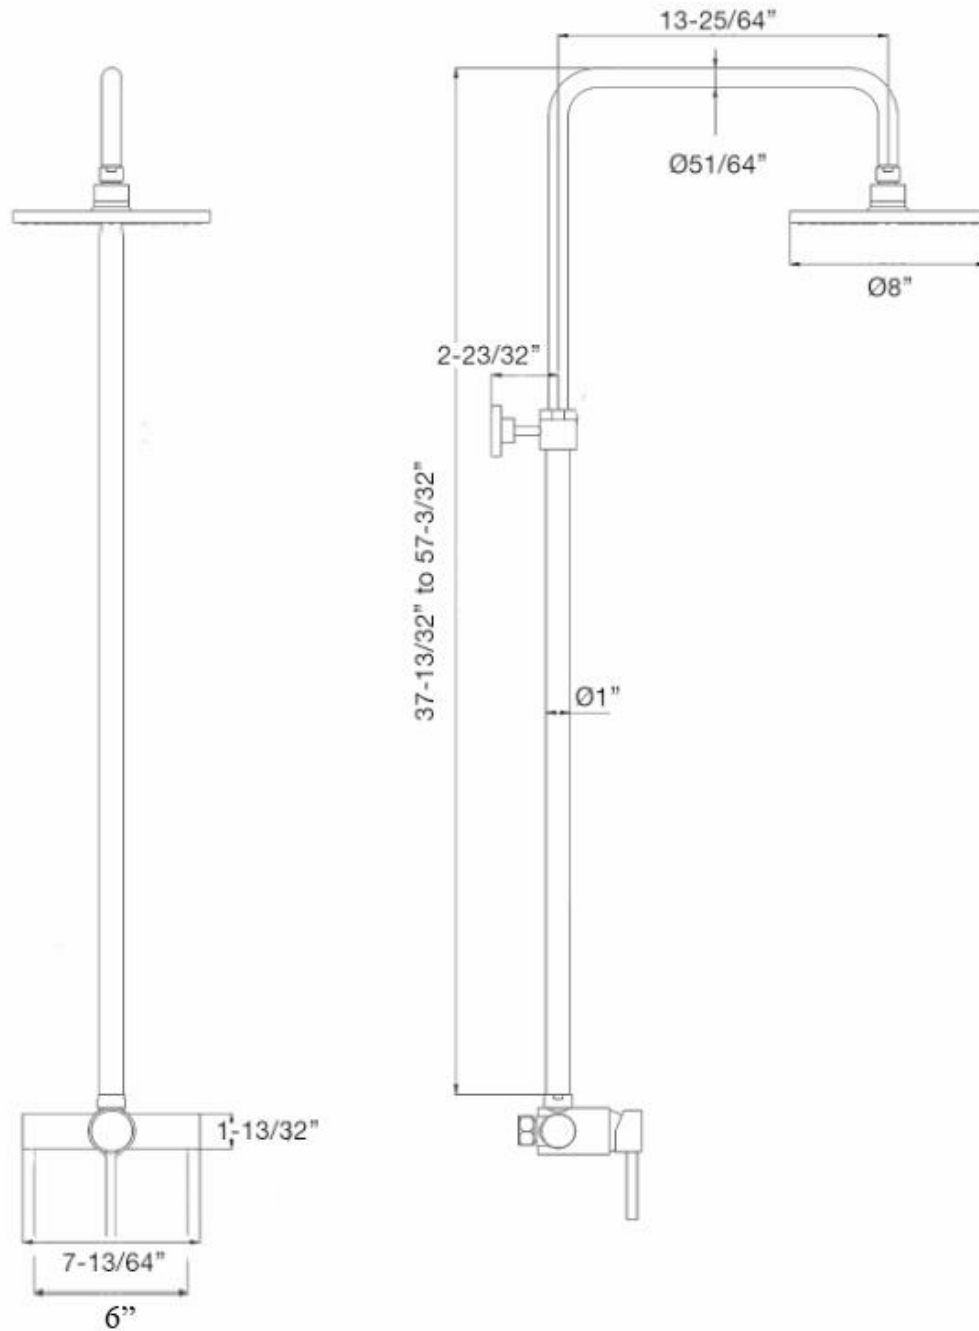

## Exposed Pipe Shower by Randolph Morris

Item #: RMBSR20

All products and specifications are subject to change without notice. Randolph Morris is not responsible for typographical and/or dimensional errors. Typographical errors are subject to correction.

Note: Rough-in dimensions may vary +/- 1/2" and are subject to change. No responsibility is assumed by Randolph Morris.