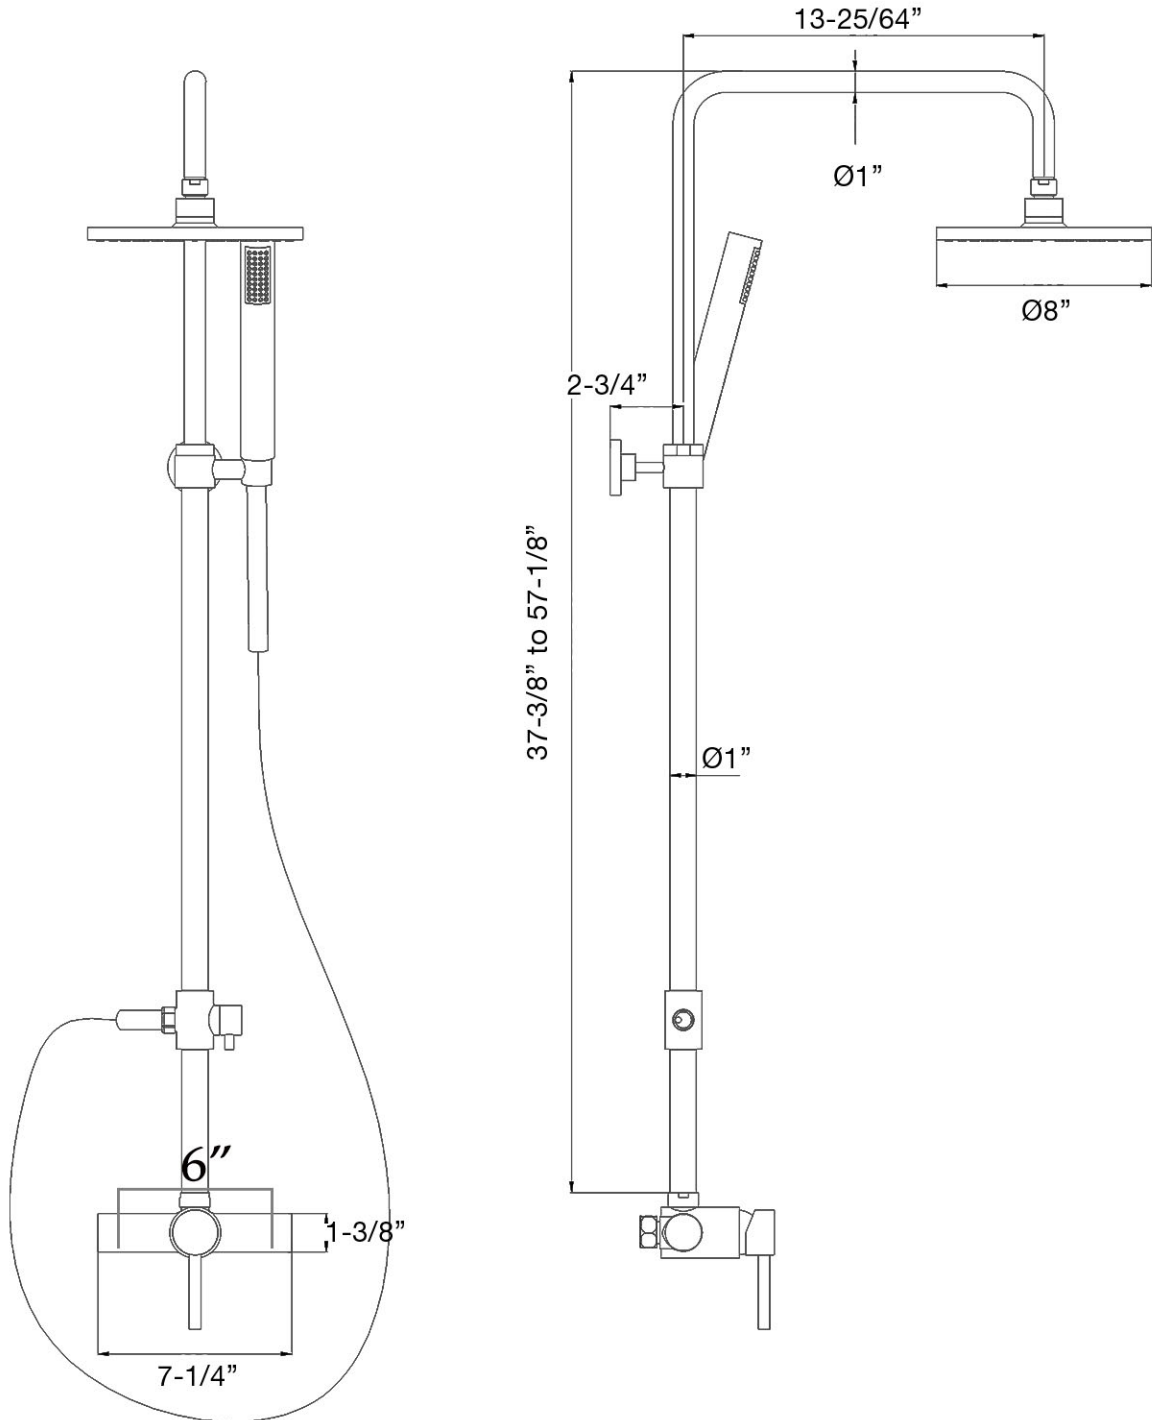

Exposed Pipe Shower by Randolph Morris

Item #: RMBSR14

All products and specifications are subject to change without notice. Randolph Morris is not responsible for typographical and/or dimensional errors. Typographical errors are subject to correction.

Note: Rough-in dimensions may vary +/- 1/2" and are subject to change. No responsibility is assumed by Randolph Morris.