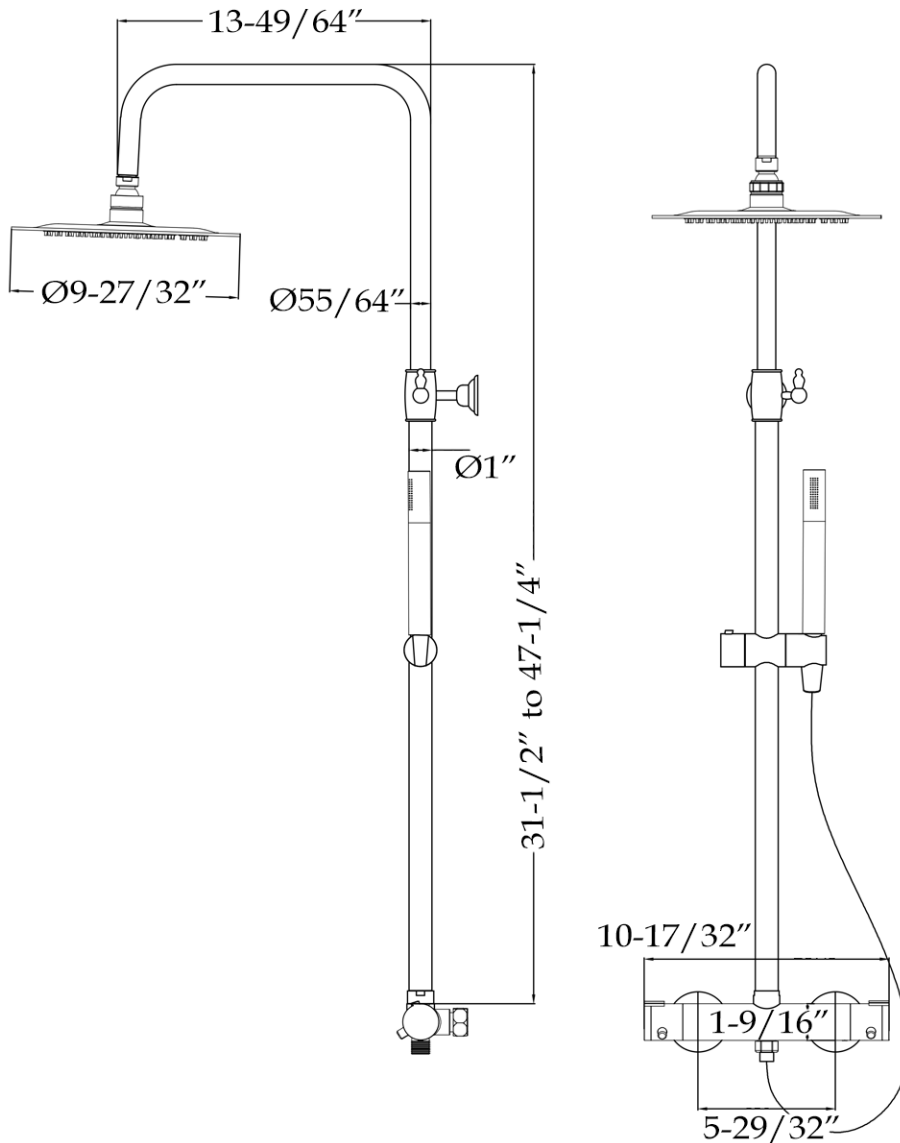

Exposed Shower by Randolph Morris

Item #: RMBSR09

All products and specifications are subject to change without notice. Randolph Morris is not responsible for typographical and/or dimensional errors. Typographical errors are subject to correction.

Note: Rough-in dimensions may vary +/- 1/2" and are subject to change. No responsibility is assumed by Randolph Morris.