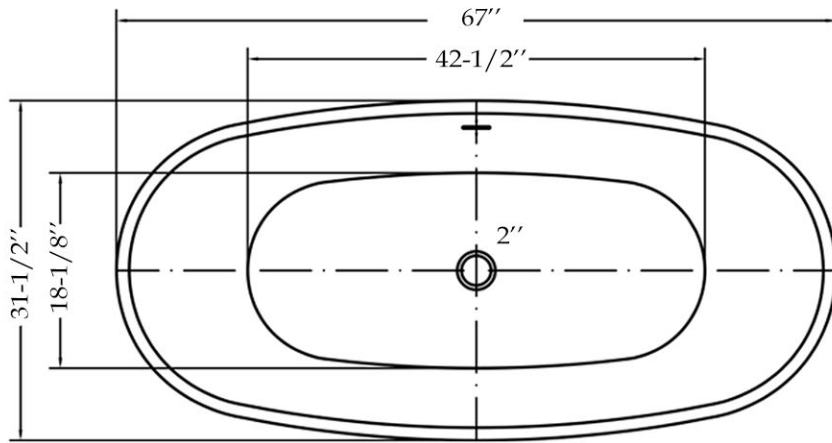

Acrylic Double End Freestanding Tub by Randolph Morris

Item #: RMBP24

Volume: 52 gal Weight: 73 lbs

All products and specifications are subject to change without notice. Randolph Morris is not responsible for typographical and/or dimensional errors. Typographical errors are subject to correction.

Note: Rough-in dimensions may vary +/- 1/2" and are subject to change. No responsibility is assumed by Randolph Morris.