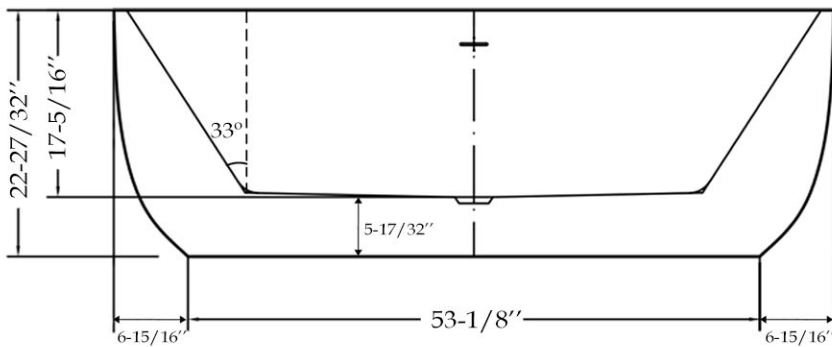

Acrylic Double End Freestanding Tub by Randolph Morris

Item #: RMBP24

Volume: 52 gal Weight: 73 lbs

All products and specifications are subject to change without notice. Randolph Morris is not responsible for typographical and/or dimensional errors. Typographical errors are subject to correction.

Note: Rough-in dimensions may vary +/- 1/2" and are subject to change. No responsibility is assumed by Randolph Morris.