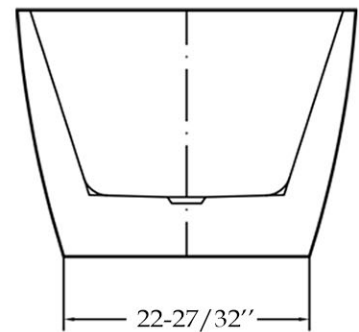

Acrylic Double End Freestanding Tub by Randolph Morris

Item #: RMBP24

Volume: 52 gal Weight: 73 lbs

All products and specifications are subject to change without notice. Randolph Morris is not responsible for typographical and/or dimensional errors. Typographical errors are subject to correction.

Note: Rough-in dimensions may vary +/- 1/2" and are subject to change. No responsibility is assumed by Randolph Morris.