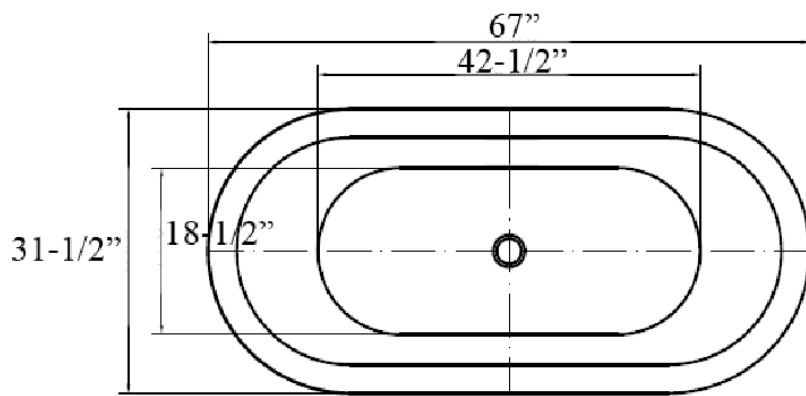

All products and specifications are subject to change without notice. Randolph Morris is not responsible for typographical and/or dimensional errors. Typographical errors are subject to correction.

Note: Rough-in dimensions may vary +/- 1/2" and are subject to change. No responsibility is assumed by Randolph Morris.