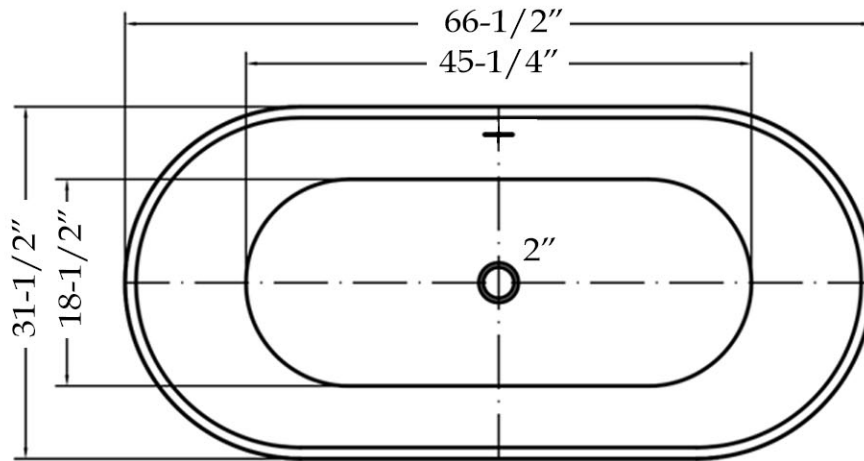

Double End Freestanding Tub
by Randolph Morris

Item #: RMBP03

Volume: 60 gal Weight: 93 lbs

All products and specifications are subject to change without notice. Randolph Morris is not responsible for typographical and/or dimensional errors. Typographical errors are subject to correction.

Note: Rough-in dimensions may vary +/- 1/2" and are subject to change. No responsibility is assumed by Randolph Morris.