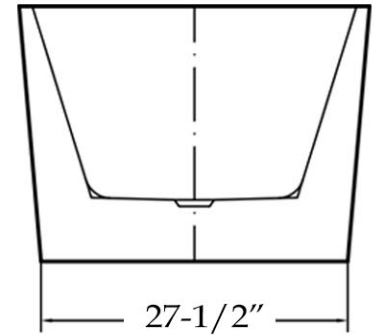

Double End Freestanding Tub
by Randolph Morris

Item #: RMBP03

Volume: 60 gal Weight: 93 lbs

All products and specifications are subject to change without notice. Randolph Morris is not responsible for typographical and/or dimensional errors. Typographical errors are subject to correction.

Note: Rough-in dimensions may vary +/- 1/2" and are subject to change. No responsibility is assumed by Randolph Morris.