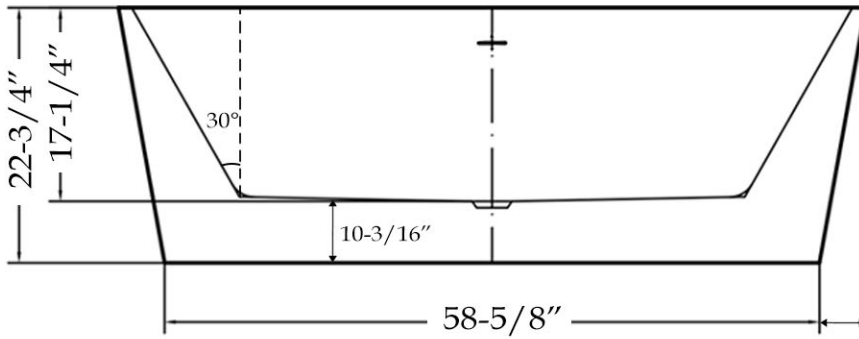

Double End Freestanding Tub
by Randolph Morris

Item #: RMBP03

Volume: 60 gal Weight: 93 lbs

All products and specifications are subject to change without notice. Randolph Morris is not responsible for typographical and/or dimensional errors. Typographical errors are subject to correction.

Note: Rough-in dimensions may vary +/- 1/2" and are subject to change. No responsibility is assumed by Randolph Morris.