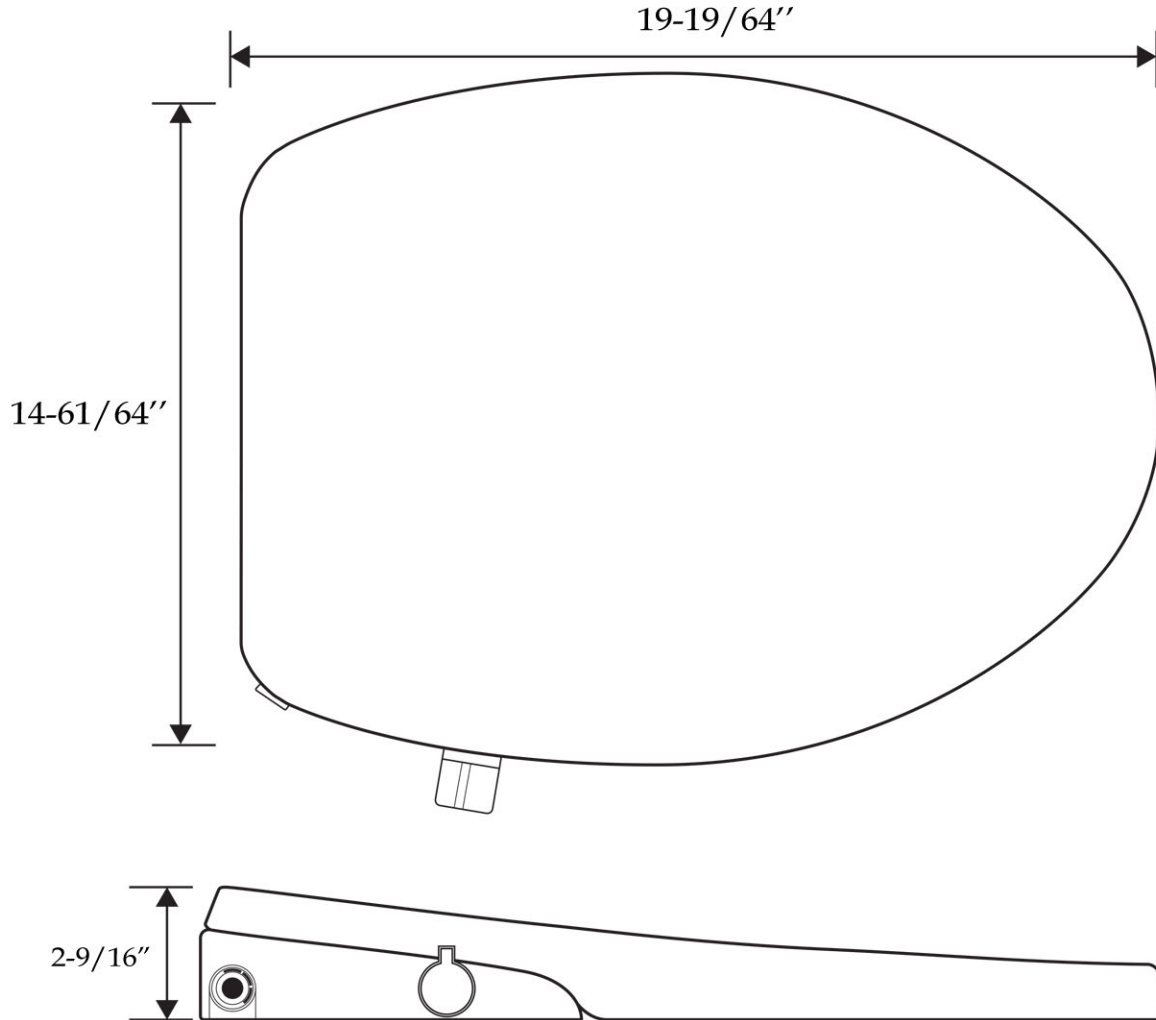

**Bidet Seat Cover**  
by Randolph Morris

Item #: RMBDEXW

All products and specifications are subject to change without notice. Randolph Morris is not responsible for typographical and/or dimensional errors. Typographical errors are subject to correction.

Note: Rough-in dimensions may vary  $\pm 1/2''$  and are subject to change. No responsibility is assumed by Randolph Morris.