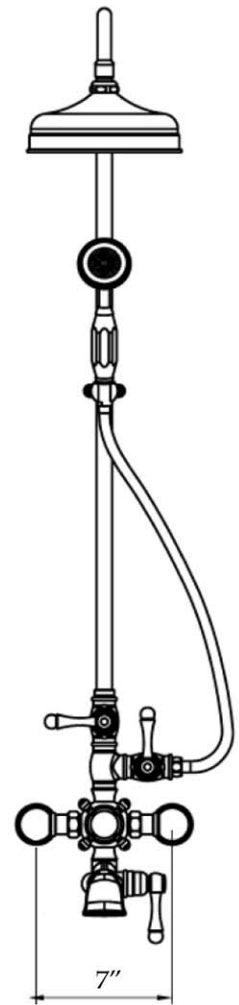

Exposed Pipe Shower
by Randolph Morris

Item #: RMBD61TF

SIDE VIEW

FRONT VIEW

All products and specifications are subject to change without notice. Randolph Morris is not responsible for typographical and/or dimensional errors. Typographical errors are subject to correction.

Note: Rough-in dimensions may vary +/- 1/2" and are subject to change. No responsibility is assumed by Randolph Morris.