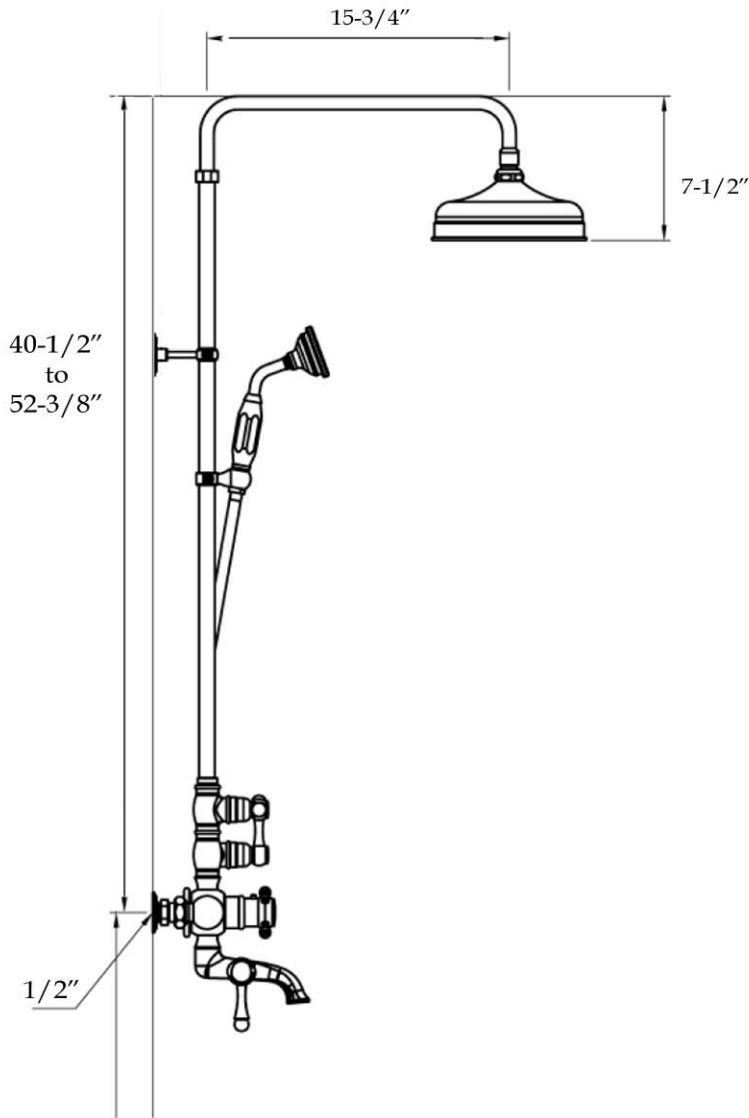

Exposed Pipe Shower
by Randolph Morris

Item #: RMBD61TF

SIDE VIEW

FRONT VIEW

All products and specifications are subject to change without notice. Randolph Morris is not responsible for typographical and/or dimensional errors. Typographical errors are subject to correction.

Note: Rough-in dimensions may vary +/- 1/2" and are subject to change. No responsibility is assumed by Randolph Morris.