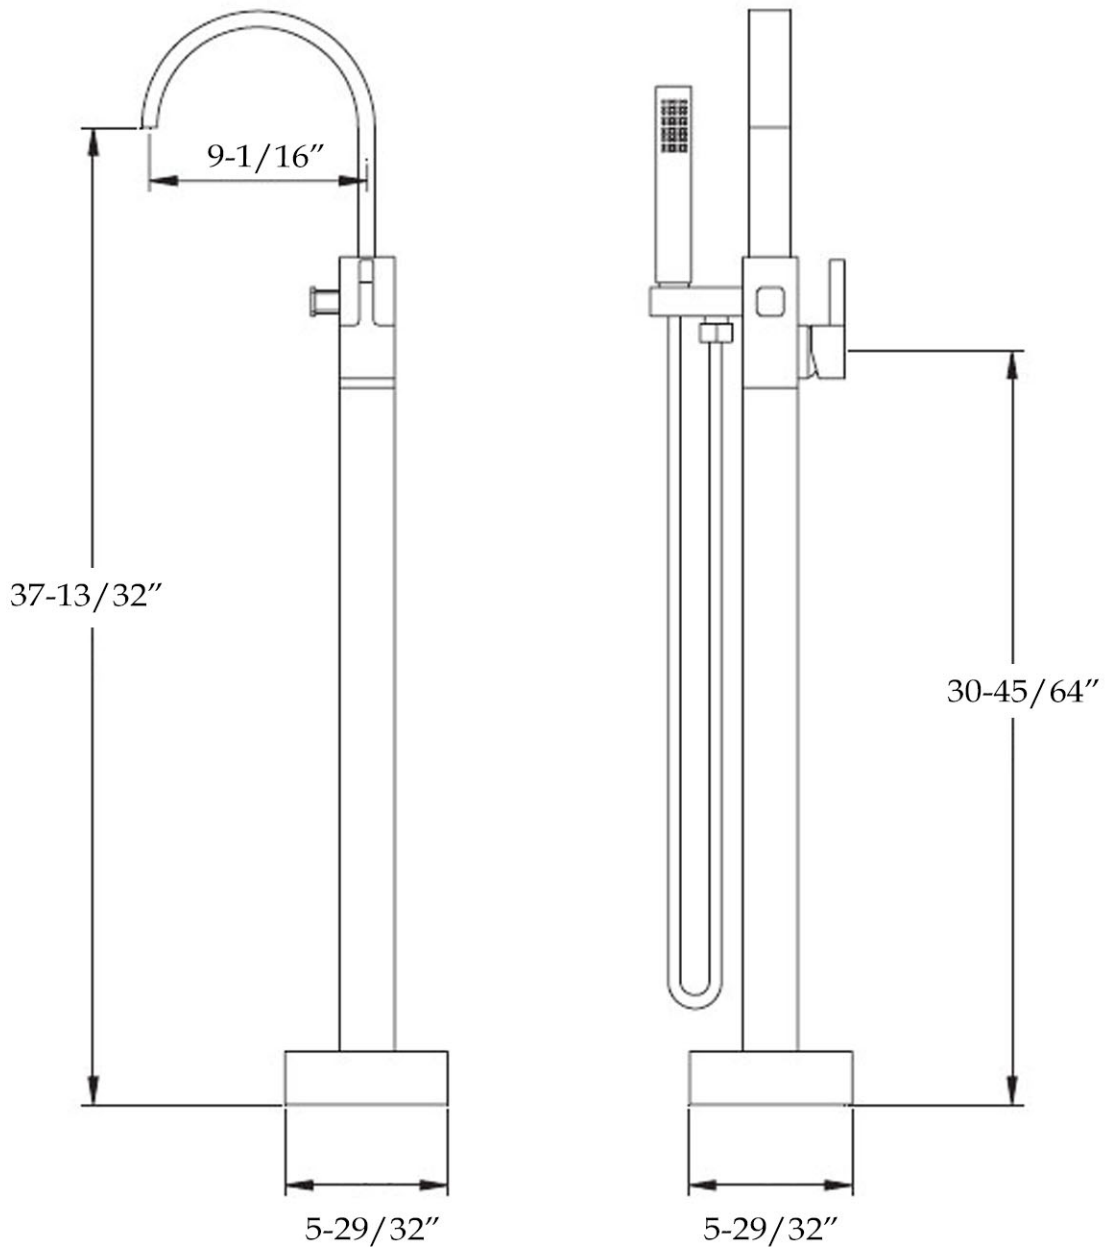

## Contemporary Freestanding Tub Faucet by Randolph Morris

Item #: RMBBF-04

All products and specifications are subject to change without notice. Randolph Morris is not responsible for typographical and/or dimensional errors. Typographical errors are subject to correction.

Note: Rough-in dimensions may vary +/- 1/2" and are subject to change. No responsibility is assumed by Randolph Morris.