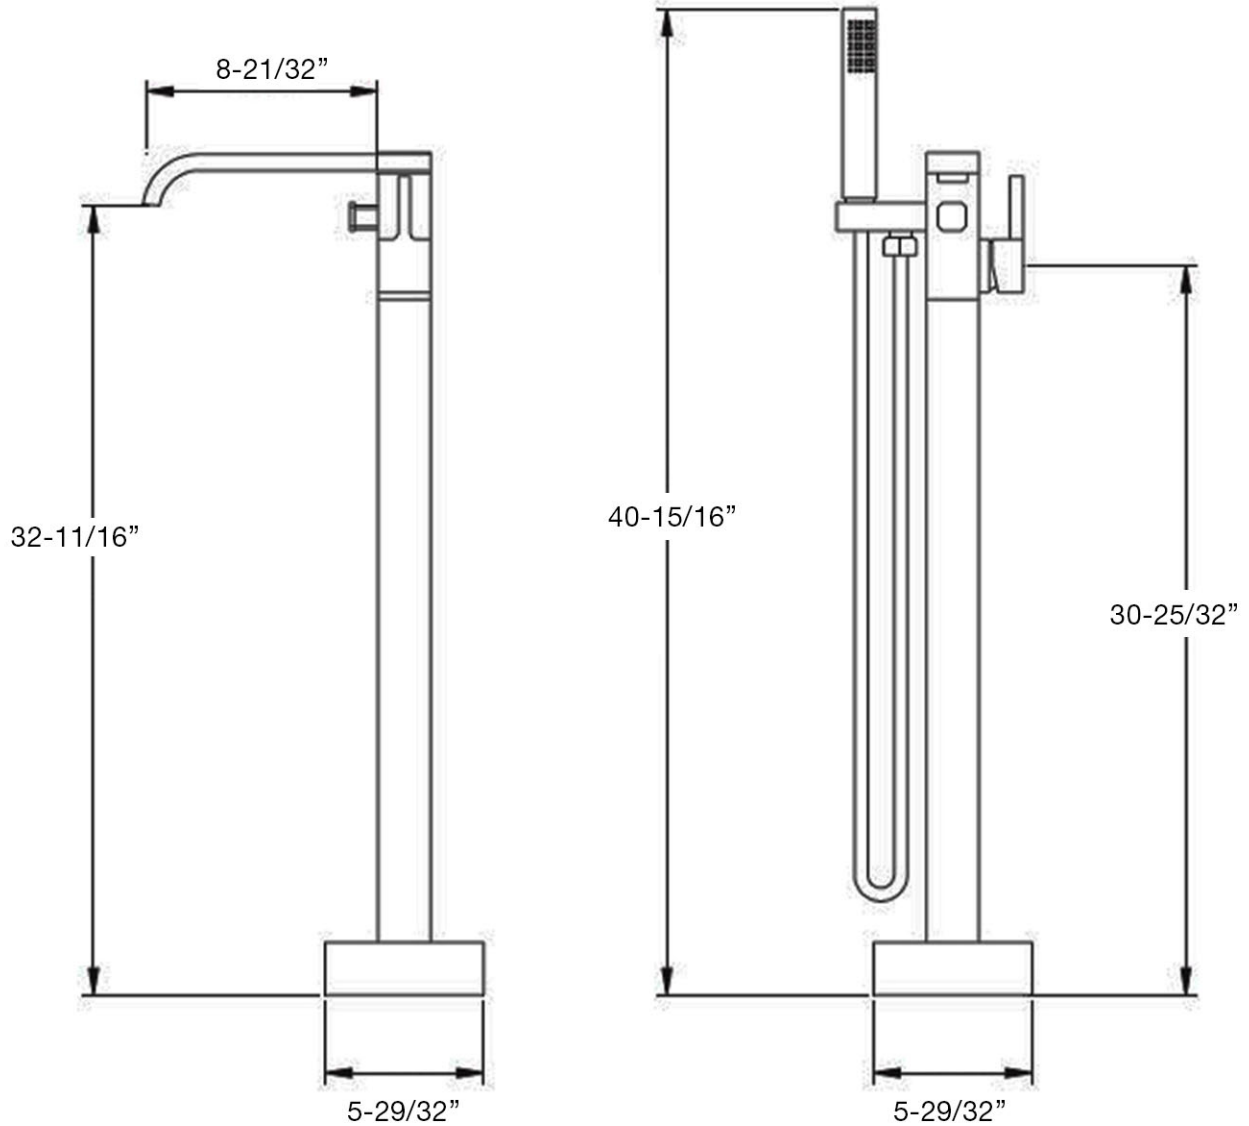

Contemporary Freestanding Tub Faucet by Randolph Morris

Item #: RMBBF-02

All products and specifications are subject to change without notice. Randolph Morris is not responsible for typographical and/or dimensional errors. Typographical errors are subject to correction.

Note: Rough-in dimensions may vary $\pm 1/2\text{''}$ and are subject to change. No responsibility is assumed by Randolph Morris.